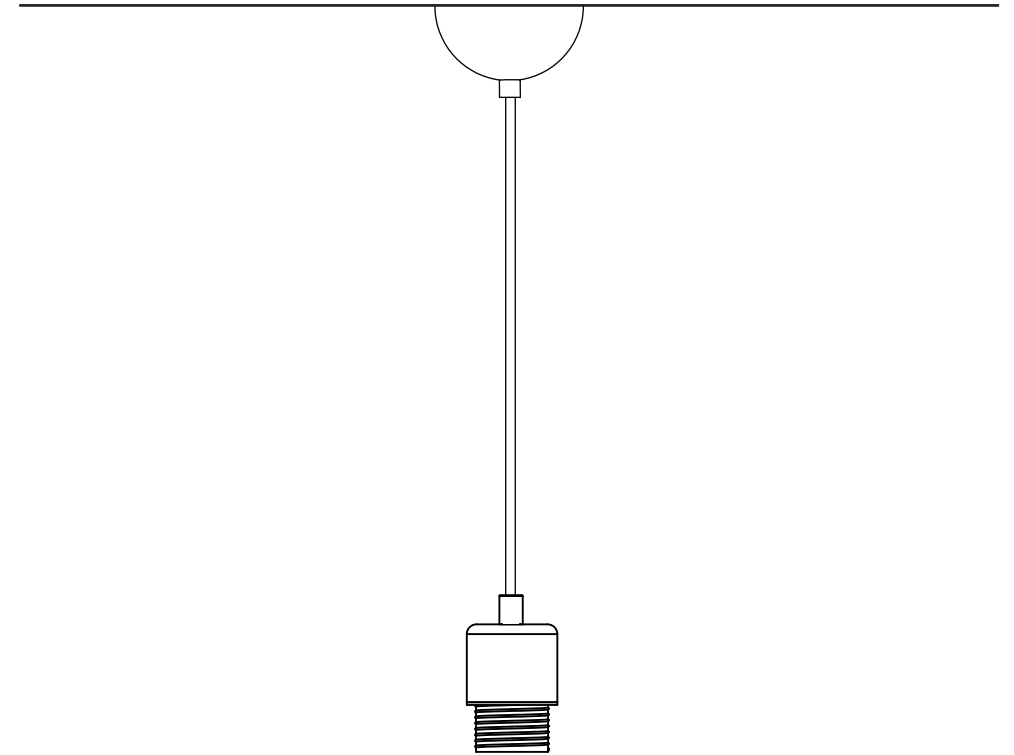

# CAE27 (1.8m)

by Innermost

Innermost WEEE  
registration number:  
WEE/FH1713VS

**innermost**

CAE27 (1.8m)

EC01910X

This luminaire is  
compatible with bulbs  
of the energy classes:

A<sup>++</sup>

INSTALLATION GUIDE FOR :

CAE27 UK / EU

Satin Nickel 1.8m - EC019104

**innermost**<sup>®</sup>