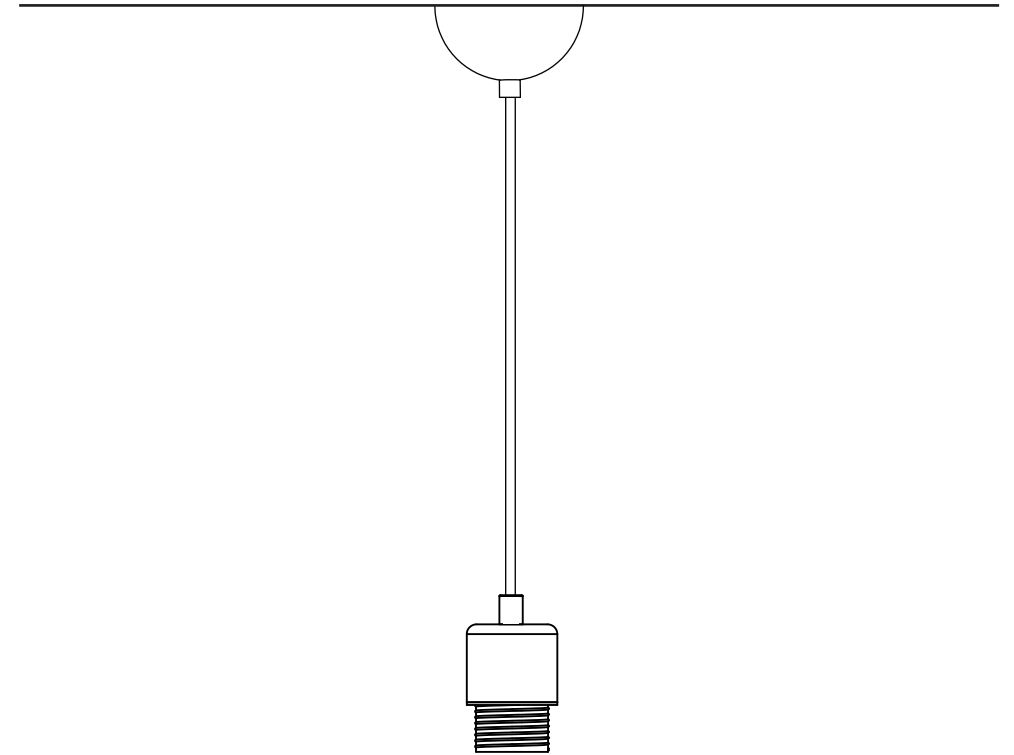

# CAE27 (4m)

by Innermost

Innermost WEEE  
registration number:  
WEE/FH1713VS

**innermost**

CAE27 (4m)

EC04910X

This luminaire is  
compatible with bulbs  
of the energy classes:

A<sup>++</sup>

INSTALLATION GUIDE FOR :

CAE27 (4m) UK / EU

Satin Nickel - EC049104

**innermost**<sup>®</sup>