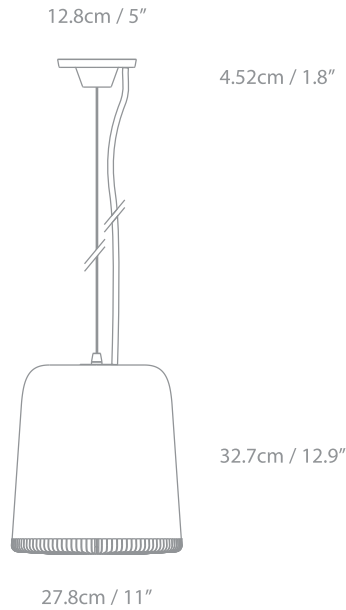

Dub *by Michael Young*

Product Category Pendant
 Size Large
 Material Aluminium & Glass

Aluminium
 SXXXD15 - Pale Gold
 SXXXD65 - Copper
 SXXXK55 - Grey

Glass
 G - Green
 S - Smoke
 A - Amber

Dub
 UK/EU DUP-EL-X-XXXXXXX
 USA DUP-UL-X-XXXXXXX

SPECIFICATION	Dub UK/EU DUP-EL-X-XXXXXXX USA DUP-UL-X-XXXXXXX
Lightsource	UK/EU E27, Max 60W USA E26, Max 60W Recommended Bulb: Filament or pearl LED Globe Bulbs with 300 - 500 Lumen output each and 2800K (for warmer with more colour).
Cable	4m / 157.5" Black braided cable with external tensile wire
Ceiling Rose	Same colour as the shade