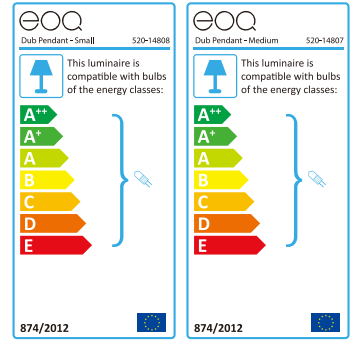

# Dub *by Michael Young*

Product Category: Pendant  
 Size: Small & Medium  
 Material: Aluminium & Glass

Aluminium  
 SXXXD15 - Pale Gold  
 SXXXD65 - Copper  
 SXXXK55 - Grey

Glass  
 G - Green  
 S - Smoke  
 A - Amber

UK/EU 7.15cm / 2.8"  
 USA 12.8cm / 5"

UK/EU 5.85cm / 2.3"  
 USA 4.52cm / 1.8"

UK/EU 7.15cm / 2.8"  
 USA 12.8cm / 5"

UK/EU 5.85cm / 2.3"  
 USA 4.52cm / 1.8"

**Dub**  
 UK/EU DUP-ES-X-XXXXXXX  
 USA DUP-US-X-XXXXXXX

**Dub**  
 UK/EU DUP-EM-X-XXXXXXX  
 USA DUP-UM-X-XXXXXXX

SPECIFICATION	Dub UK/EU DUP-ES-X-XXXXXXX USA DUP-US-X-XXXXXXX	Dub UK/EU DUP-EM-X-XXXXXXX USA DUP-UM-X-XXXXXXX
Lightsource	G9, UK/EU, Max 25W      USA, Max 25W Recommended bulb: Any G9 LED Bulb up to 180 - 500 Lumen output, dimmable Temperature 2200 - 2800 Kelvin	G9, UK/EU, Max 25W      USA, Max 25W Recommended bulb: Any G9 LED Bulb up to 180 - 500 Lumen output, dimmable Temperature 2200 - 2800 Kelvin
Cable	4m / 157.5" Black braided cable	4m / 157.5" Black braided cable
Ceiling Rose	Same colour as the shade	Same colour as the shade