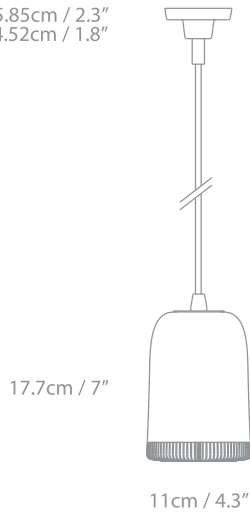

# Dub *by Michael Young*

Product Category: Pendant  
 Size: Small & Medium  
 Material: Aluminium & Glass

Aluminium  
 SXXXD15 - Pale Gold  
 SXXXD65 - Copper  
 SXXXK55 - Grey

Glass  
 G - Green  
 S - Smoke  
 A - Amber

UK/EU 7.15cm / 2.8"  
 USA 12.8cm / 5"

UK/EU 5.85cm / 2.3"  
 USA 4.52cm / 1.8"

UK/EU 7.15cm / 2.8"  
 USA 12.8cm / 5"

UK/EU 5.85cm / 2.3"  
 USA 4.52cm / 1.8"

**Dub**  
 UK/EU DUP-ES-X-XXXXXXX  
 USA DUP-US-X-XXXXXXX

**Dub**  
 UK/EU DUP-EM-X-XXXXXXX  
 USA DUP-UM-X-XXXXXXX

SPECIFICATION	Dub UK/EU DUP-ES-X-XXXXXXX USA DUP-US-X-XXXXXXX	Dub UK/EU DUP-EM-X-XXXXXXX USA DUP-UM-X-XXXXXXX
Lightsource	G9, UK/EU, Max 25W      USA, Max 25W Recommended bulb: Any G9 LED Bulb up to 180 - 500 Lumen output, dimmable Temperature 2200 - 2800 Kelvin	G9, UK/EU, Max 25W      USA, Max 25W Recommended bulb: Any G9 LED Bulb up to 180 - 500 Lumen output, dimmable Temperature 2200 - 2800 Kelvin
Cable	4m / 157.5" Black braided cable	4m / 157.5" Black braided cable
Ceiling Rose	Same colour as the shade	Same colour as the shade