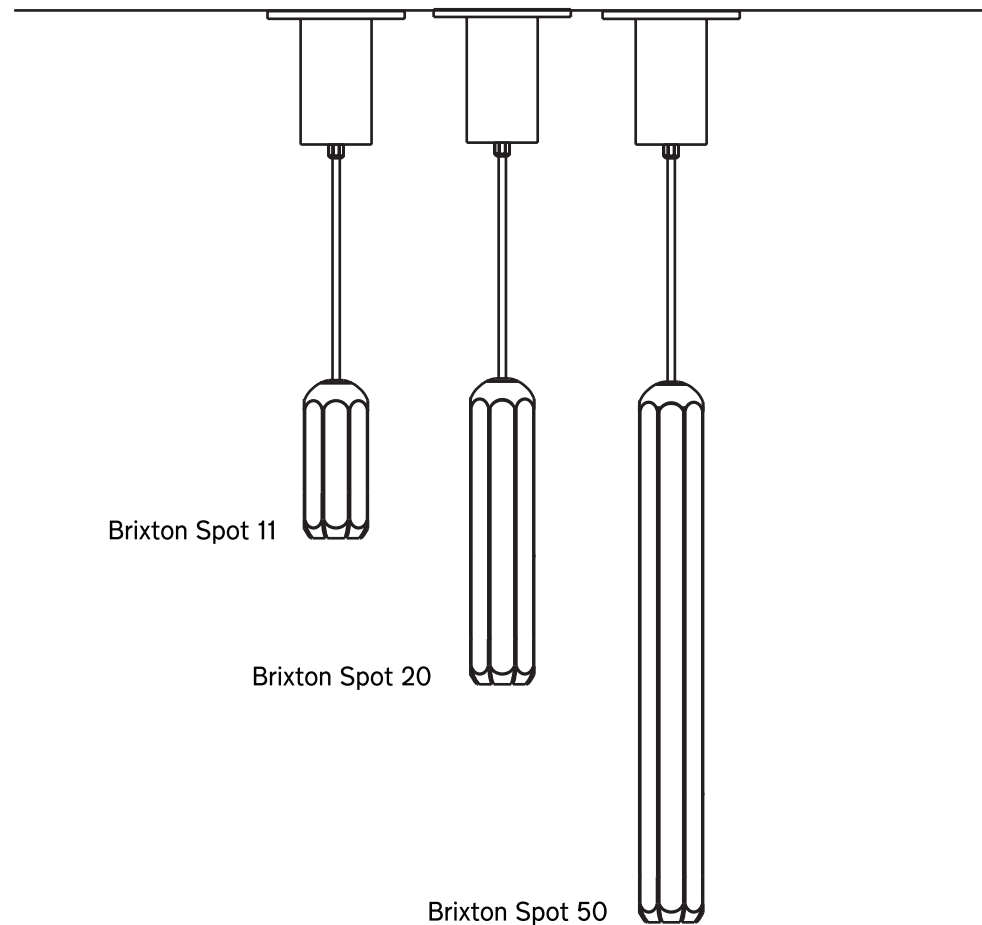

Our continually updated product documentation can be accessed at www.innermost.net

innermost
Brixton Spot PB0991XX-XX

 This luminaire is compatible with bulbs of the energy classes:

This lamp cannot be changed in the luminaire.

874/2012 

For further information, please contact: info@innermost.net

www.innermost.net

OXO Tower Wharf Bargehouse Street
London, SE1 9PH

ITG053.01.05

Brixton Spot

by James Bartlett

INSTALLATION GUIDE FOR :

Brixton Spot 11 UK/EU

White - PB09910501
Copper - PB09910507
Graphite - PB09910536

Brixton Spot 20 UK/EU

White - PB09912001
Copper - PB09912007
Graphite - PB09912036

Brixton Spot 50 UK/EU

White - PB09915001
Copper - PB09915007
Graphite - PB09915036

innermost[®]

Brixton Spot

by James Bartlett

innermost®

Brixton Spot 50 EU/UK - PB099150XX

Brixton Spot 11 EU/UK - PB099105XX
Brixton Spot 20 EU/UK - PB099120XX