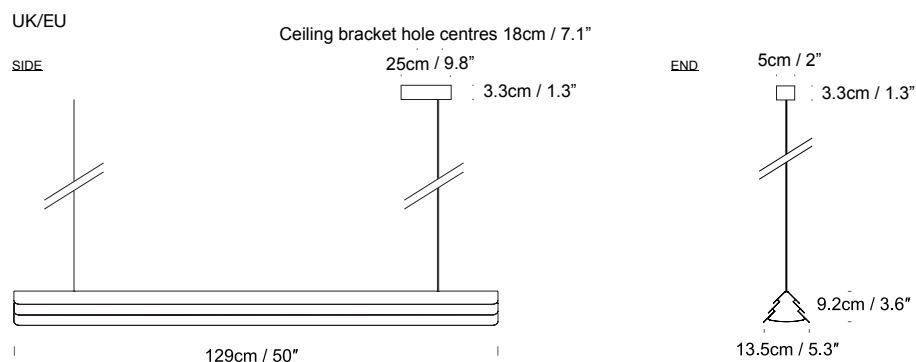

**Product Category**  
**Material**

Pendant  
Aluminium  
& Polycarbonate

\*supplied with lightsource

01-White/ 08-Red

**Gable**  
UK/EU PG0391XX

**Gable**  
USA PG0393XX

SPECIFICATION	Lightsource	Cable	Ceiling Rose
<b>Gable</b> UK/EU PG0391XX	Integrated LED Source, Epistar chip, chip life 25,000 hours, 18W, 2300lm, 4000K, CRI (Ra)>80 Beam Angle 320°, Dimmable via 0-10v + TRIAC dimmer	4m/ 157.7" White Cable	White
<b>Gable</b> USA PG0393XX	Integrated LED Source, Epistar chip, chip life 25,000 hours, 18W, 2300lm, 4000K, CRI (Ra)>80 Beam Angle 320°, Dimmable via 0-10v + TRIAC dimmer	4m/ 157.7" White Cable	White