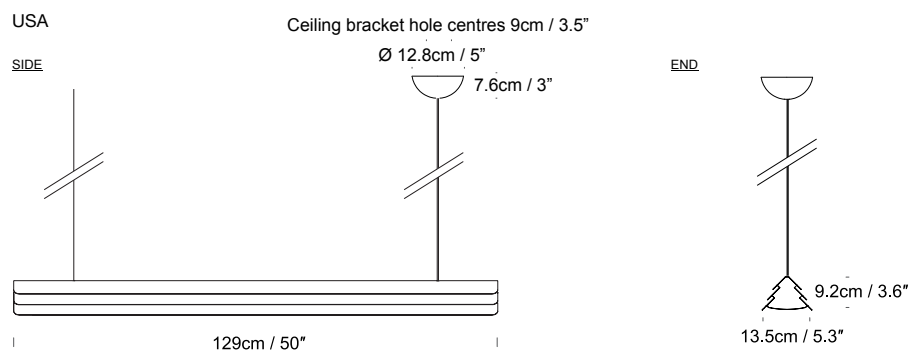

**Product Category**  
**Material**

Pendant  
Aluminium  
& Polycarbonate

\*supplied with lightsource

01-White/ 08-Red

**Gable**  
UK/EU PG0391XX

**Gable**  
USA PG0393XX

SPECIFICATION	Lightsource	Cable	Ceiling Rose
<b>Gable</b> UK/EU PG0391XX	Integrated LED Source, Epistar chip, chip life 25,000 hours, 18W, 2300lm, 4000K, CRI (Ra)>80 Beam Angle 320°, Dimmable via 0-10v + TRIAC dimmer	4m/ 157.7" White Cable	White
<b>Gable</b> USA PG0393XX	Integrated LED Source, Epistar chip, chip life 25,000 hours, 18W, 2300lm, 4000K, CRI (Ra)>80 Beam Angle 320°, Dimmable via 0-10v + TRIAC dimmer	4m/ 157.7" White Cable	White