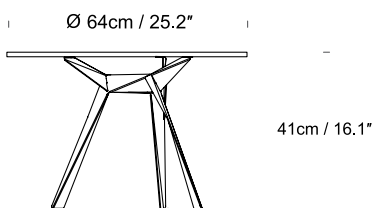

Origami *by Anthony Dickens*

innermost®

Material Steel & Glass

01- White/ 02- Black/ 04- Silver/ 30- Brass

- LEGS-
-  White- 01
 -  Black- 02
- PADS-
-  Silver- 04
 -  Brass- 30

Origami SIDE TABLE
Pads: F0011002YY
Legs: F0011001XX