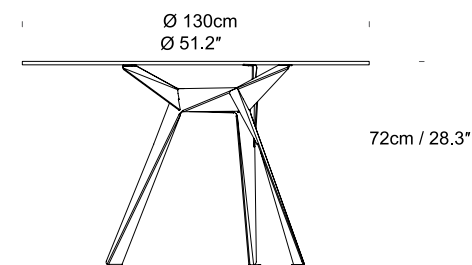

Origami DINING 130 TABLE
Pads: F0013102YY
Legs: F0013001XX