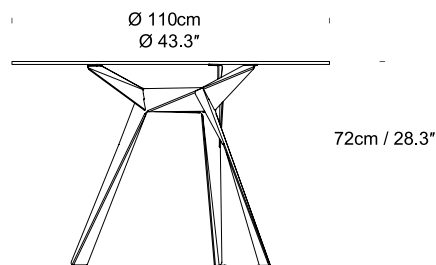

Origami *by Anthony Dickens*

innermost®

Material Steel & Glass

01- White/ 02- Black/ 04- Silver/ 30- Brass

- LEGS-
-  White- 01
 -  Black- 02
- PADS-
-  Silver- 04
 -  Brass- 30

Origami SIDE TABLE
Pads: F0011002YY
Legs: F0011001XX