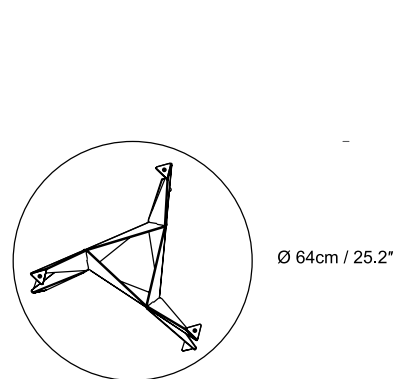

Origami *by Anthony Dickens*

innermost®

Material Steel & Glass

01- White/ 02- Black/ 04- Silver/ 30- Brass

- LEGS-
-  White- 01
 -  Black- 02
- PADS-
-  Silver- 04
 -  Brass- 30

Origami SIDE TABLE
Pads: F0011002YY
Legs: F0011001XX