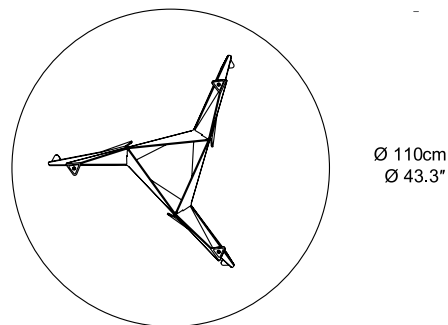

Origami *by Anthony Dickens*

innermost®

Material Steel & Glass

01- White/ 02- Black/ 04- Silver/ 30- Brass

- LEGS-
-  White- 01
 -  Black- 02
- PADS-
-  Silver- 04
 -  Brass- 30

Origami SIDE TABLE
Pads: F0011002YY
Legs: F0011001XX