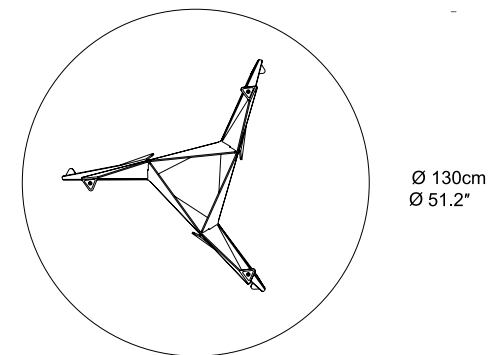

Origami DINING 130 TABLE
Pads: F0013102YY
Legs: F0013001XX