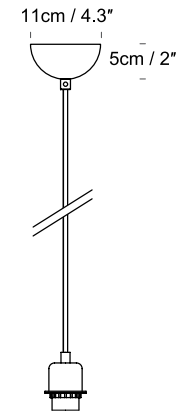

Pendant Fittings by innermost

Product Category Fittings
Material Steel

*CAE27 is only available in Satin Nickel

01-White/ 04-Satin Nickel

3CAE27
UK/EU EC0291XX
3CAE26
USA EC0293XX

*CAE27 is only available in Satin Nickel

CAE27
UK/EU EC019104
CAE26
USA EC019304

*CAE27 is only available in Satin Nickel

CAE27
UK/EU EC049104
CAE26
USA EC049304

SPECIFICATION	Lightsource	Cable
3CAE27 UK/EU EC0291XX 3CAE26 USA EC0293XX	UK/EU 3xE27, Max 100W each USA 3xE26, Max 15W each	4m / 157.5" Clear cable
CAE27 UK/EU EC019104 CAE26 USA EC019304	UK/EU E27, Max 100W USA E26, Max 15W	1.8m / 70.9" Clear cable
CAE27 UK/EU EC049104 CAE26 USA EC049304	UK/EU E27, Max 100W USA E26, Max 15W	4m / 157.5" Clear cable