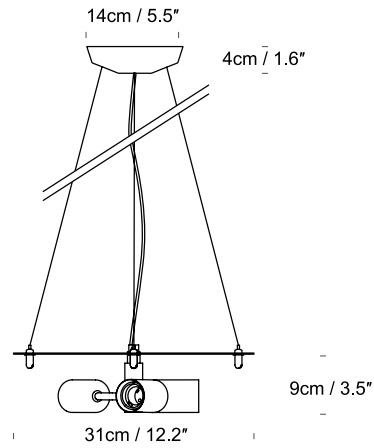

Pendant Fittings by innermost

Product Category Fittings
Material Steel

*CAE27 is only available in Satin Nickel

01-White/ 04-Satin Nickel

3CAE27
UK/EU EC0291XX
3CAE26
USA EC0293XX

*CAE27 is only available in Satin Nickel

CAE27
UK/EU EC019104
CAE26
USA EC019304

*CAE27 is only available in Satin Nickel

CAE27
UK/EU EC049104
CAE26
USA EC049304

SPECIFICATION	Lightsource	Cable
3CAE27 UK/EU EC0291XX 3CAE26 USA EC0293XX	UK/EU 3xE27, Max 100W each USA 3xE26, Max 15W each	4m / 157.5" Clear cable
CAE27 UK/EU EC019104 CAE26 USA EC019304	UK/EU E27, Max 100W USA E26, Max 15W	1.8m / 70.9" Clear cable
CAE27 UK/EU EC049104 CAE26 USA EC049304	UK/EU E27, Max 100W USA E26, Max 15W	4m / 157.5" Clear cable