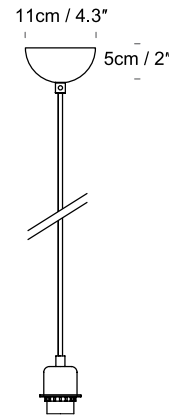

Pendant Fittings by innermost

Product Category Fittings
Material Steel

*CAE27 is only available in Satin Nickel

01-White/ 04-Satin Nickel

3CAE27
UK/EU EC0291XX
3CAE26
USA EC0293XX

*CAE27 is only available in Satin Nickel

CAE27
UK/EU EC019104
CAE26
USA EC019304

*CAE27 is only available in Satin Nickel

CAE27
UK/EU EC049104
CAE26
USA EC049304

SPECIFICATION	Lightsource	Cable
3CAE27 UK/EU EC0291XX 3CAE26 USA EC0293XX	UK/EU 3xE27, Max 100W each USA 3xE26, Max 15W each	4m / 157.5" Clear cable
CAE27 UK/EU EC019104 CAE26 USA EC019304	UK/EU E27, Max 100W USA E26, Max 15W	1.8m / 70.9" Clear cable
CAE27 UK/EU EC049104 CAE26 USA EC049304	UK/EU E27, Max 100W USA E26, Max 15W	4m / 157.5" Clear cable