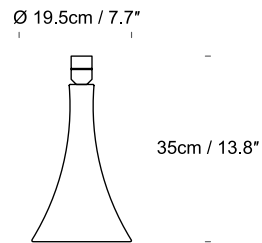

# Trumpet Base by innermost

**Product Category** Base  
**Material** Steel

\*Trumpet Base 35 is not available in Black

01- White/ 02- Black/ 03- Chrome

**Trumpet Base 35**  
 UK/EU BT0221XX  
 USA BT0223XX

**Trumpet Base 50**  
 UK/EU BT0321XX  
 USA BT0323XX

SPECIFICATION	Lightsource	Cable	Switch
<b>Trumpet Base 35</b> UK/EU BT0221XX USA BT0223XX	UK/EU E27, Max 100W USA E26, Max 15W	40cm/ 15.7" to switch, 1.5m/ 59" to plug Clear cable	Inline rocker
<b>Trumpet Base 50</b> UK/EU BT0321XX USA BT0323XX	UK/EU E27, Max 100W USA E26, Max 15W	30cm/ 11.8" to switch, 1.5m/ 59" to plug. Clear Cable.	Inline rocker