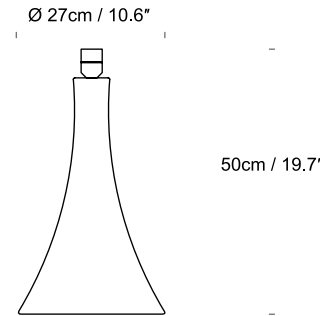

# Trumpet Base by innermost

**Product Category** Base  
**Material** Steel

\*Trumpet Base 35 is not available in Black

01- White/ 02- Black/ 03- Chrome

**Trumpet Base 35**  
 UK/EU BT0221XX  
 USA BT0223XX

**Trumpet Base 50**  
 UK/EU BT0321XX  
 USA BT0323XX

SPECIFICATION	Lightsource	Cable	Switch
<b>Trumpet Base 35</b> UK/EU BT0221XX USA BT0223XX	UK/EU E27, Max 100W USA E26, Max 15W	40cm/ 15.7" to switch, 1.5m/ 59" to plug Clear cable	Inline rocker
<b>Trumpet Base 50</b> UK/EU BT0321XX USA BT0323XX	UK/EU E27, Max 100W USA E26, Max 15W	30cm/ 11.8" to switch, 1.5m/ 59" to plug. Clear Cable.	Inline rocker