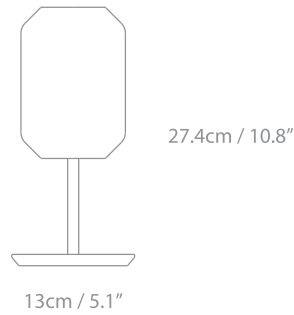

# Joseph *by Michael Young*

Product Category      Table Lamp  
 Material                  Aluminium

SXXXD15 - Pale Gold  
 SXXXD65 - Copper  
 SXXXK55 - Grey

**Joseph**  
 UK/EU JPT-14071-XXXXXXX  
 USA JPT-14887-XXXXXXX

<b>SPECIFICATION</b>	<b>Joseph</b> UK/EU JPT-14071-XXXXXXX USA JPT-14887-XXXXXXX
<b>Lightsource</b>	G9, UK/EU, Max 25W                  USA, Max 25W Recommended bulb: Any G9 LED Bulb up to 180 - 500 Lumen output, dimmable Temperature 2200 - 2800 Kelvin
<b>Cable</b>	28.5cm / 11.2" to switch, 150.5cm / 59.3" to plug. Black cable
<b>Switch</b>	Inline rocker