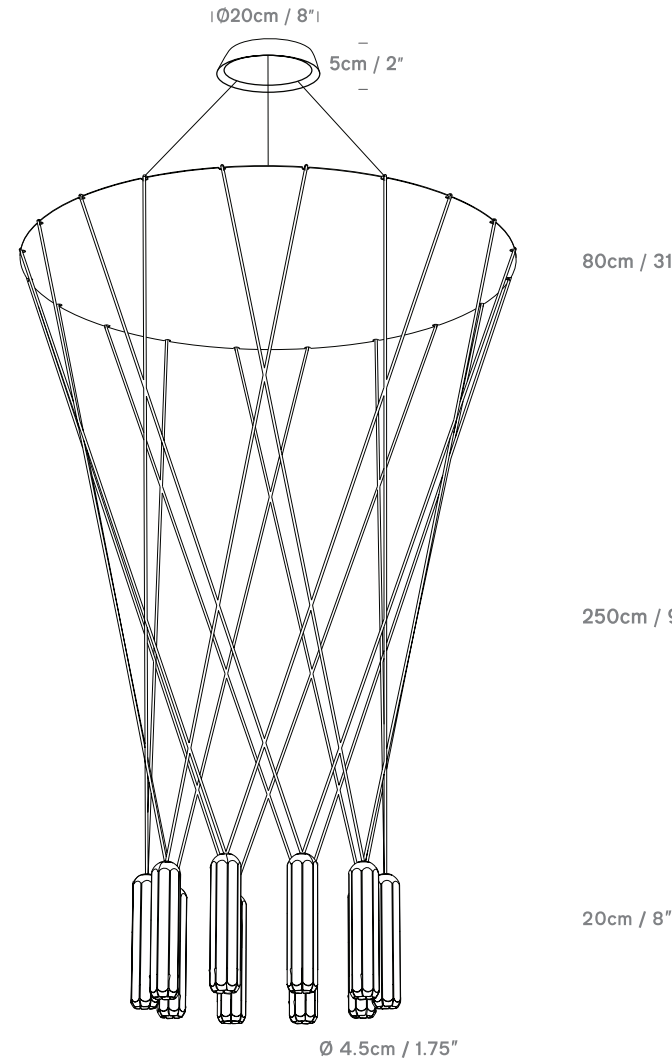

Brixton Spot Cluster

by James Bartlett

innermost®

Spot Cluster

UK/EU PB129150XX
USA PB129350XX

Lightsource

DC integrated 8W LED
UK/EU 220v USA 120v

innermost
BRIXTON CLUSTER PB129150-XX

Aluminium and stainless steel

Ceiling Rose

White cylindrical

Cable

4m. White - white matt PVC
Copper and Graphite- black matt PVC

Lightsource

UK/EU 220v USA 120v
10x DC Integrated 8W LED 375/600 Lumen, 3000K, CRI 90,
Triac / Lutron Dimmable, CE/ETL certified.

Color

01 -White

07 -Copper

36 -Graphite