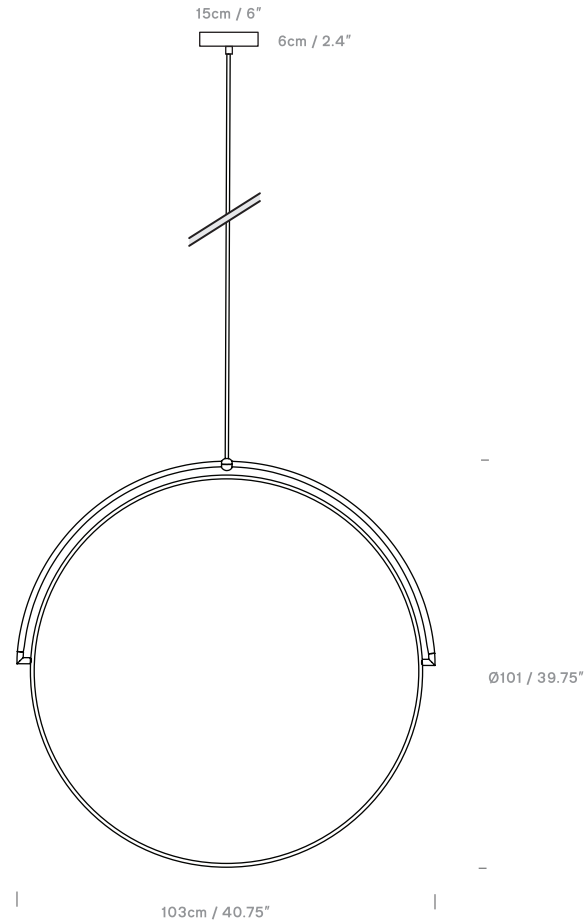

Kepler 65
UK/EU PK04914502
USA PK04934502

Kepler 95
UK/EU PK04915802
USA PK04935802

innermost

KEPLER PK0491XX-02

This luminaire contains built-in LED lamps

A++
A+
A
B
C
D
E

} LED

This lamp cannot be changed in the luminaire.

874/2012

Product Category

Pendant

Material

Polycarbonate, steel, Mirco-weave fabric

Cable

4m PVC Cable + optional 1.5m rod for fixed mounting

Ceiling Rose

Black cylindrical

Lightsource

Kepler 65 UK/EU 240v, USA 120v, 10.5W, 1100 Lumen LED Unit
 Kepler 95 UK/EU 240v, USA 120v, 15W, 1600 Lumen LED Unit
 CE certified, CRI 80, Triac / Lutron Dimmable
 1100 / 1600 Lumen 3000K LED Unit
 120° Beam Angle

Other

Maximum thickness at ball joint 3cm/ 1.25"