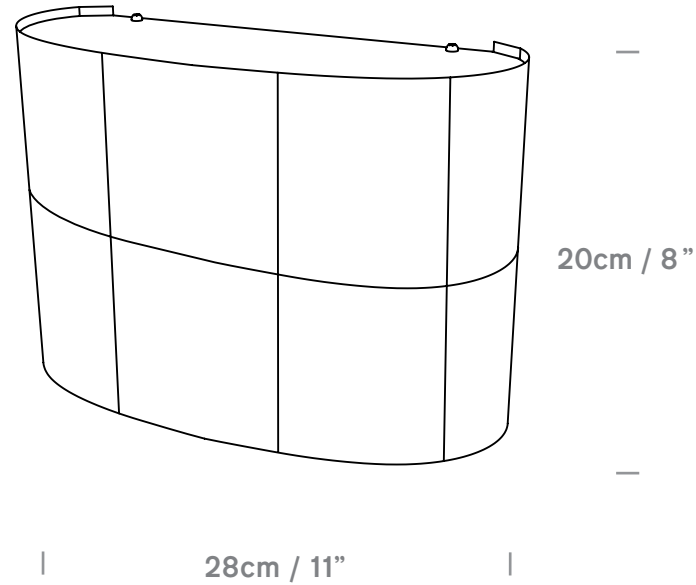

Lighthouse Wall

by innermost

innermost®

Lighthouse Wall
UK/EU WL028100
USA WL028300

innermost
LIGHTHOUSE WALL WL0281-00

 This luminaire is compatible with bulbs of the energy classes:

- A⁺⁺
- A⁺
- A
- B
- C
- D
- E

874/2012 

Product Category Wall Light

Material Polycarbonate and stainless steel

Projection From Wall 12cm / 4.75"

Lightsources

E27 UK/EU, Max 40W E26 USA, Max 40W

Recommended Bulb

LED globe bulbs 400 - 1000 lumen output and from 2700K (for warmer with more colour) up to 6000K (daylight)
Use an LED filament style bulb for a great retro effect!
600-900 lumen output with colour temperature 2200K - 2700K