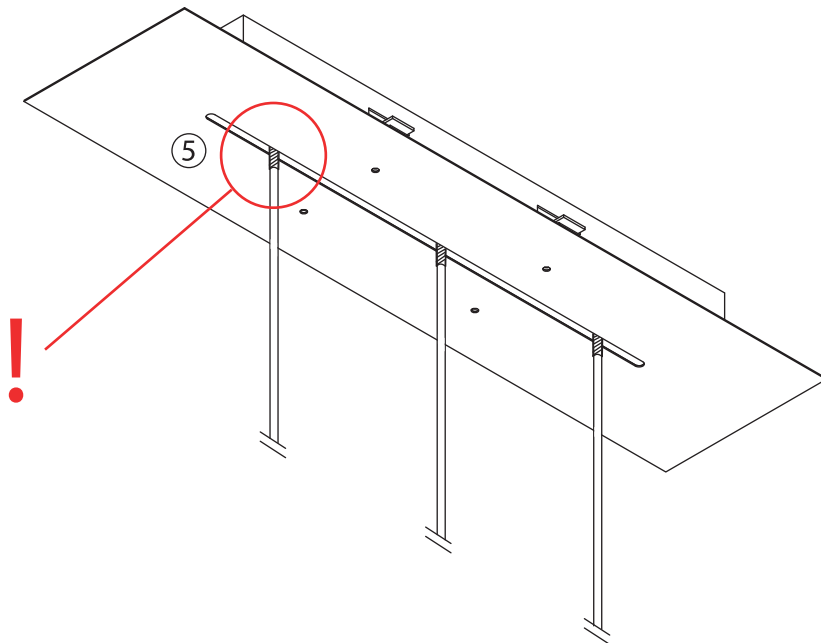

Radiate Linear 60

by innermost

innermost®