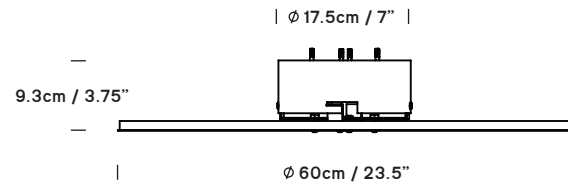

Radiate Circular 60 by innermost

innermost®

20cm / 7.85"

ZR03CR60W

Product Category Fittings
Materials Steel
Colour White

Maximum load that can be suspended 10KG