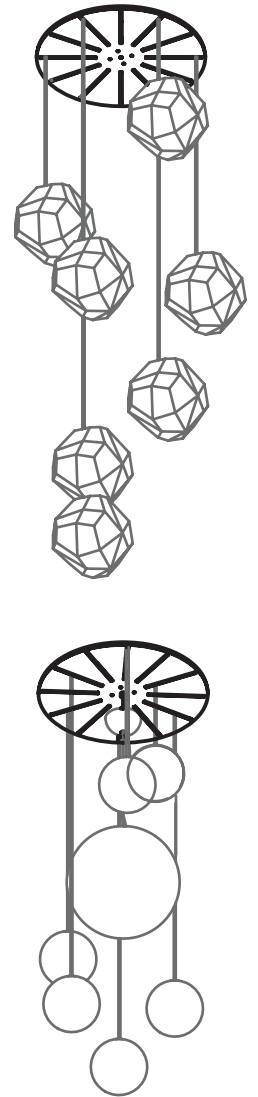

Radiate Circular 60 by innermost

innermost®

20cm / 7.85"

ZR03CR60W

Product Category Fittings
Materials Steel
Colour White

Maximum load that can be suspended 10KG