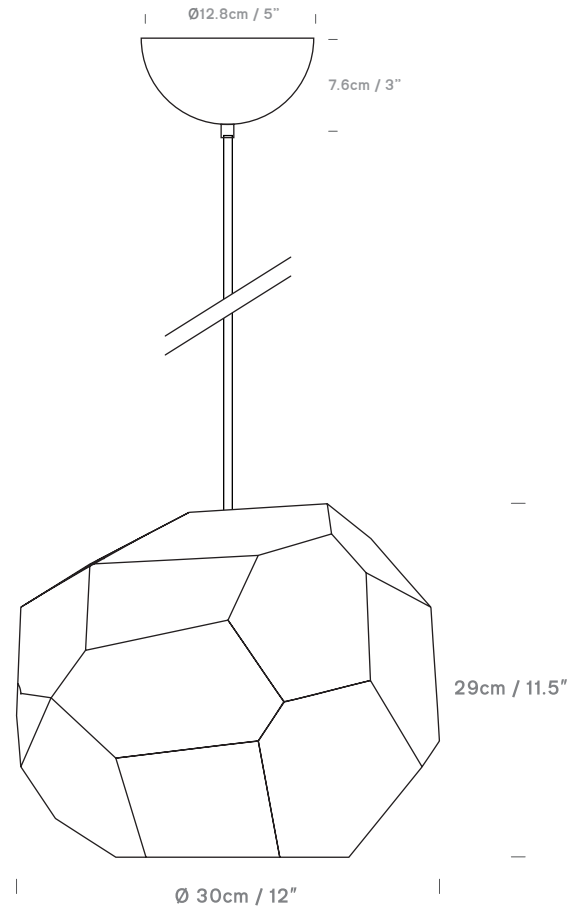

Asteroid

by Koray Ozgen

innermost®

Asteroid Plastic
UK/EU PA0191XX
USA PA0193XX

innermost
ASTEROID PLASTIC PA0191-XX

 This luminaire is compatible with bulbs of the energy classes:

A++
A+
A
B
C
D
E

874/2012 

Product Category

Material

Cable

Ceiling Rose

Pendant

Plastic

White PVC

White hemisphere.

Lightsource

CFL / LED only. UK/EU E27 Max 15W, USA E26 Max 15W (not included)

Recommended Bulb

Filament or pearl LED globe dimmable bulbs 300 – 500 lumen output and colour temperature 2700K
Shade aperture measures Ø7cm.

Color

01 - White Plastic