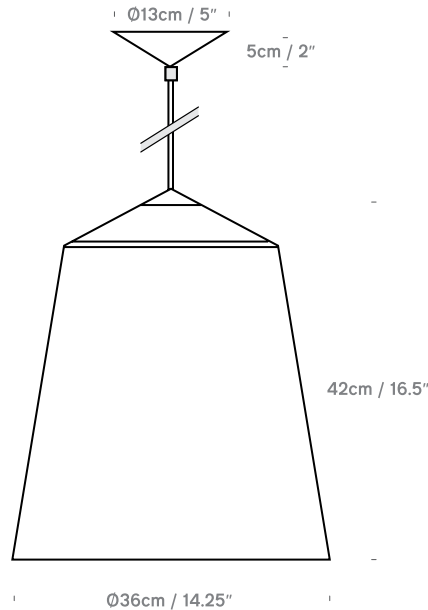

Circus 15

UK/EU PC049120-XX
USA PC049320-XX

Lightsource
UK/EU E27 Max 60W,
USA E26 Max 60W (not included)

Circus 36

UK/EU PC049140-XX
USA PC049340-XX

Lightsource
UK/EU E27 Max 100W,
(not included)

Circus 56

UK/EU PC049160-XX
USA PC049360-XX

Lightsource
UK/EU E27 Max 100W,
USA E26 Max 100W (not included)

innermost

CIRCUS PC0491X0-XX

This luminaire is compatible with bulbs of the energy classes:

874/2012

Product Category