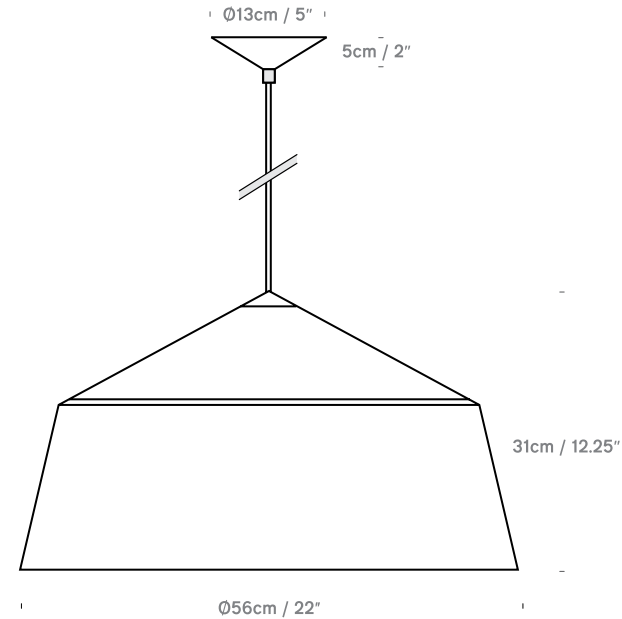

Circus 15

UK/EU PC049120-XX
USA PC049320-XX

Lightsource
UK/EU E27 Max 60W,
USA E26 Max 60W (not included)

Circus 36

UK/EU PC049140-XX
USA PC049340-XX

Lightsource
UK/EU E27 Max 100W,
(not included)

Circus 56

UK/EU PC049160-XX
USA PC049360-XX

Lightsource
UK/EU E27 Max 100W,
USA E26 Max 100W (not included)

innermost

CIRCUS PC0491X0-XX

This luminaire is compatible with bulbs of the energy classes:

874/2012

Product Category