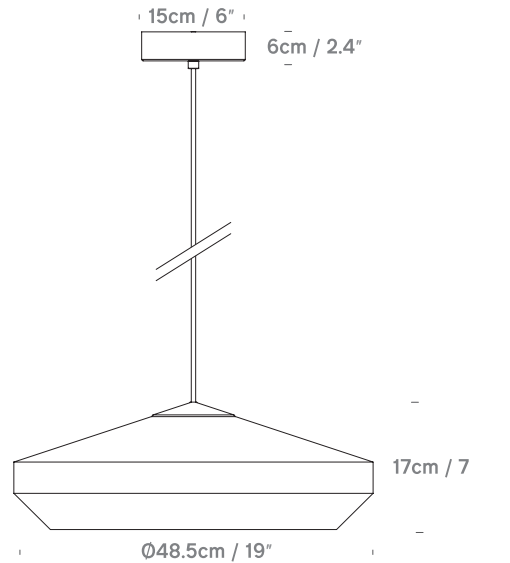

Hoxton 50
UK/EU PH069117-XX
USA PH049350-XX