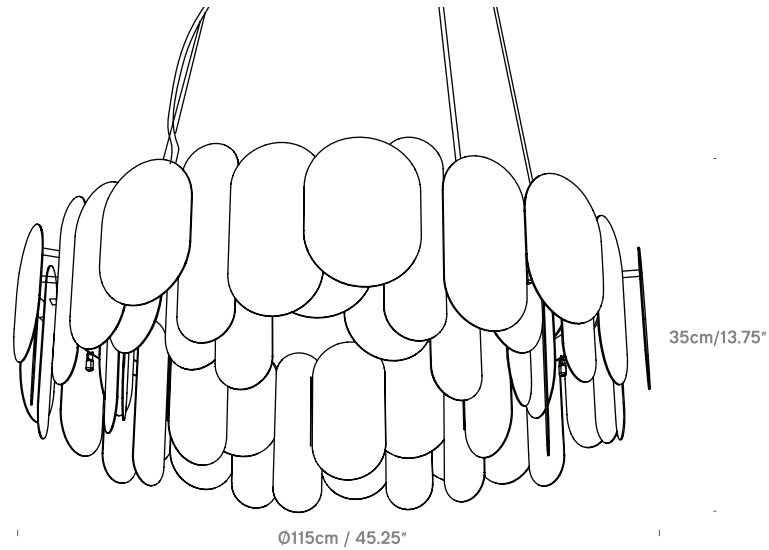

## Panel 75

UK/EU PP079140XX  
USA PP079340XX

Lightsource UK/EU  
12 x G9 Max 25W, dimmable bulb up to 500 lumen output and colour temperature from 2200K to 2700K

Lightsource USA  
12 x G9 Max 25W, 2700K 80 CRI, Chip Life 30,000 hrs. Lutron/Triac Dimmable

## Panel 115

UK/EU PP079160XX  
USA PP079360XX

Lightsource UK/EU  
24 x G9 Max 25W, dimmable bulb up to 500 lumen output and colour temperature from 2200K to 2700K

Lightsource USA  
24 x G9 Max 25W, 2700K 80 CRI, Chip Life 30,000 hrs. Lutron/Triac Dimmable

### Cable

4m Clear PVC Cable