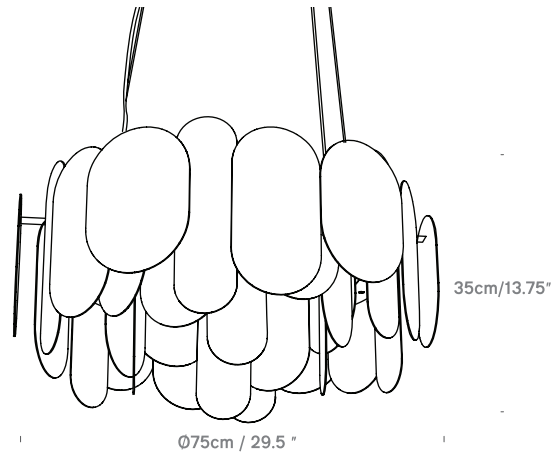

## Panel 75

UK/EU PP079140XX  
USA PP079340XX

Lightsource UK/EU  
12 x G9 Max 25W, dimmable bulb up to 500 lumen output and colour temperature from 2200K to 2700K

Lightsource USA  
12 x G9 Max 25W, 2700K 80 CRI, Chip Life 30,000 hrs. Lutron/Triac Dimmable

### Cable

4m Clear PVC Cable