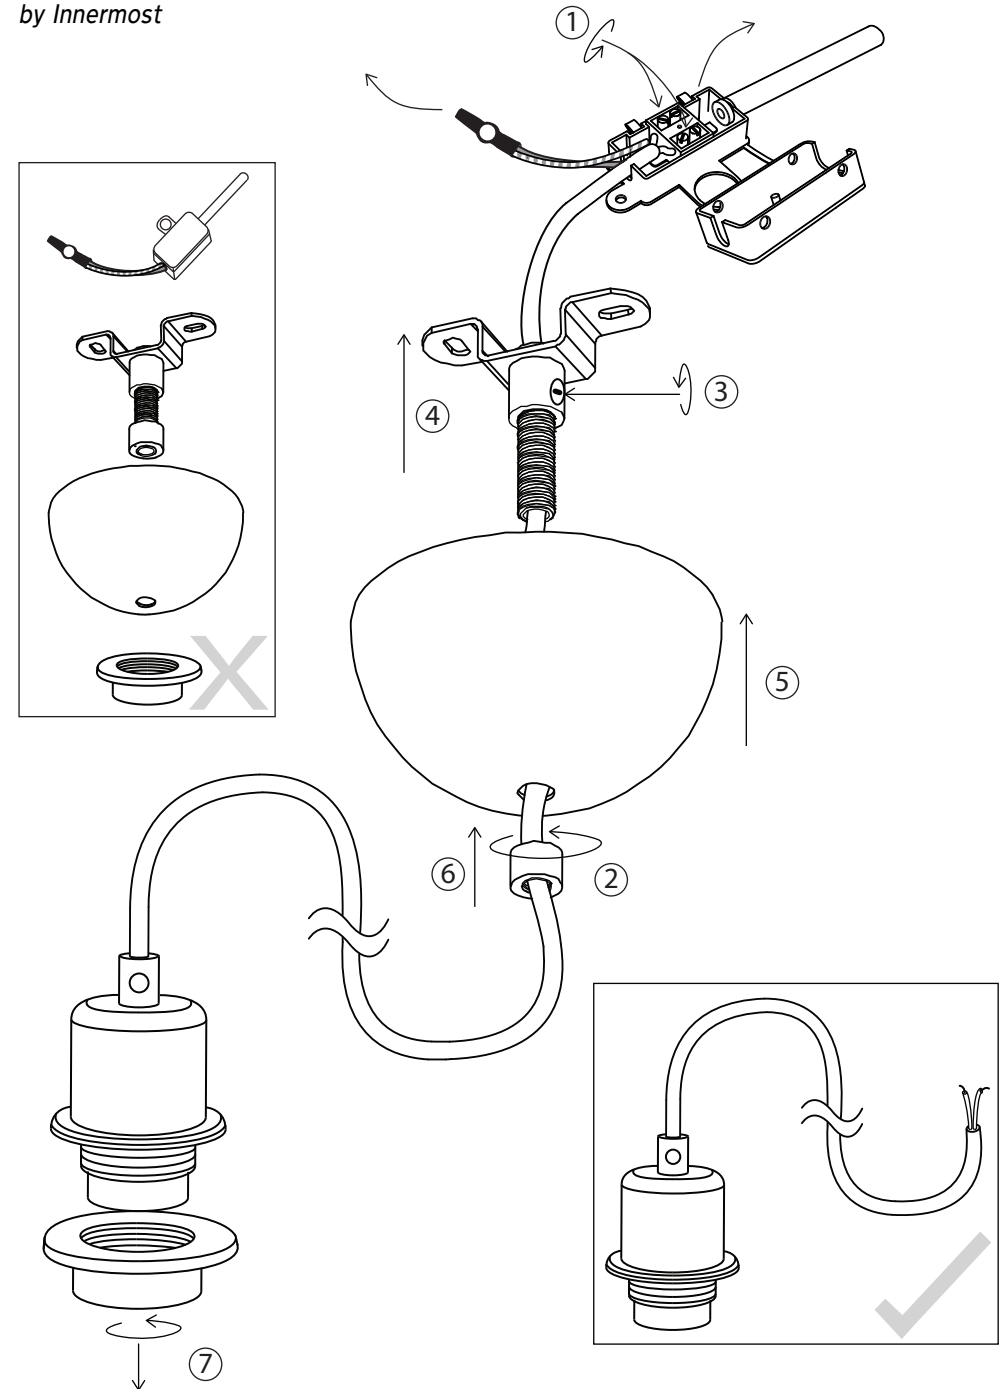

Purl
by Innermost

innermost®