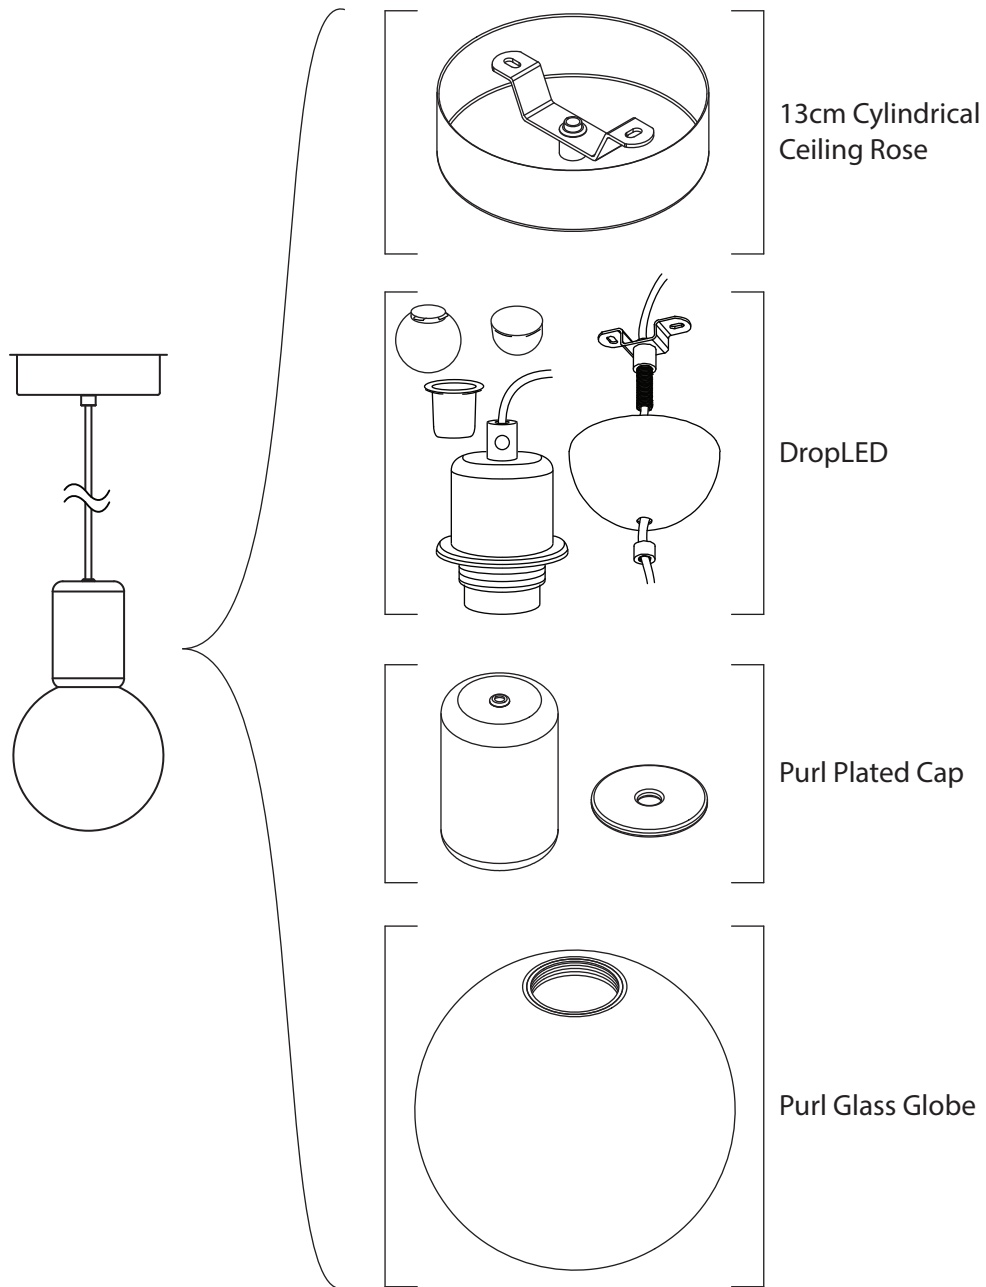

**innermost**

DROPLED

EC0991-XX

This luminaire  
contains built-in  
LED lamps

This lamp cannot be changed  
in the luminaire.

874/2012

✓ **RoHS**

For further information, please  
contact: [info@innermost.net](mailto:info@innermost.net)

# Purl

by Innermost

INSTALLATION GUIDE FOR:

Purl UK / EU

Purl Brass  
Purl Gunmetal

# innermost®

**Purl**  
by Innermost

**innermost®**

**Purl**  
by Innermost

**innermost**