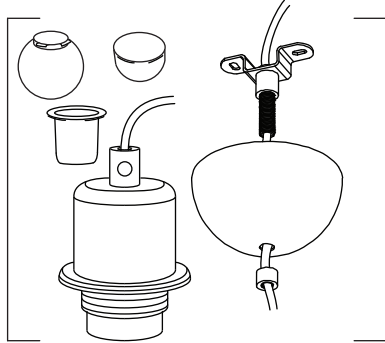

# Purl

by Innermost

INSTALLATION GUIDE FOR:

Purl US

Purl Brass  
Purl Gunmetal

**innermost**<sup>®</sup>

13cm Cylindrical Ceiling Rose

DropLED