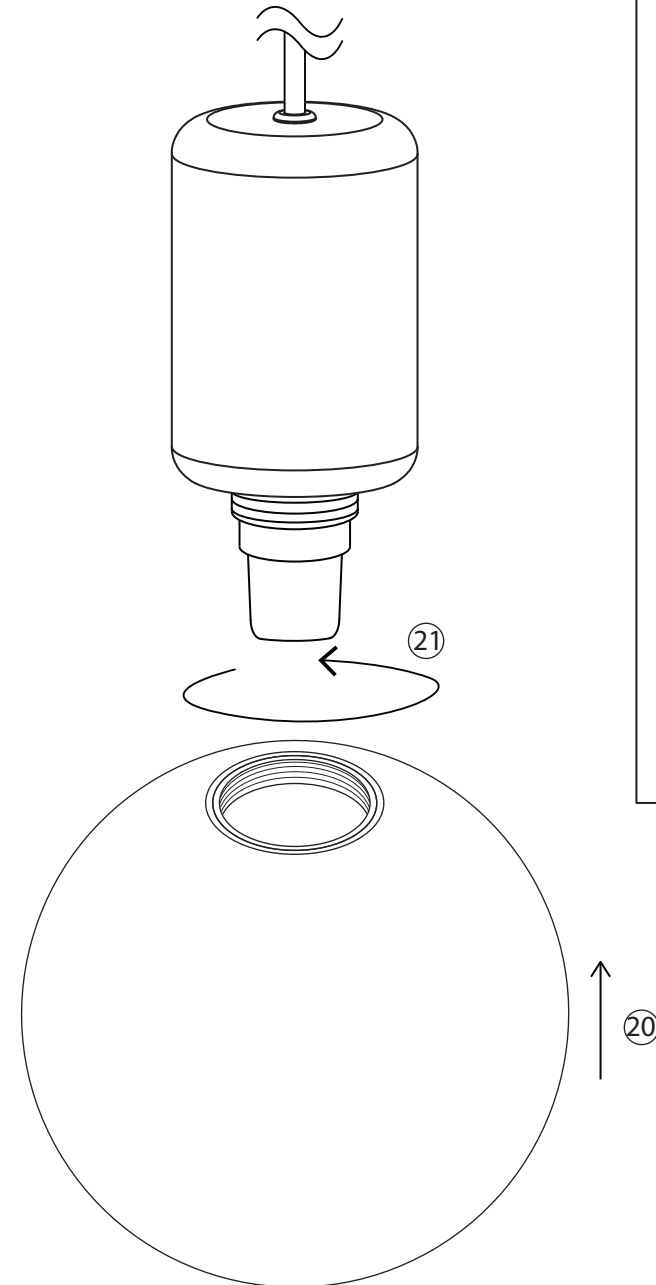

## SAFETY WARNINGS

Installation should only be undertaken by a qualified electrician.

The light source contained in this luminaire is integrated and shall only be replaced by the manufacturer or his service agent or a similar qualified person.

# Purl

by Innermost

INSTALLATION GUIDE FOR:

Purl US

Purl Brass  
Purl Gunmetal

**innermost**<sup>®</sup>

13cm Cylindrical Ceiling Rose

DropLED

# Purl

by Innermost

innermost®

**Purl**  
by Innermost

**innermost**

PURL US