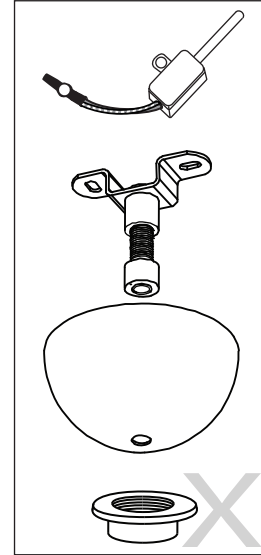

Purl

by Innermost

innermost®