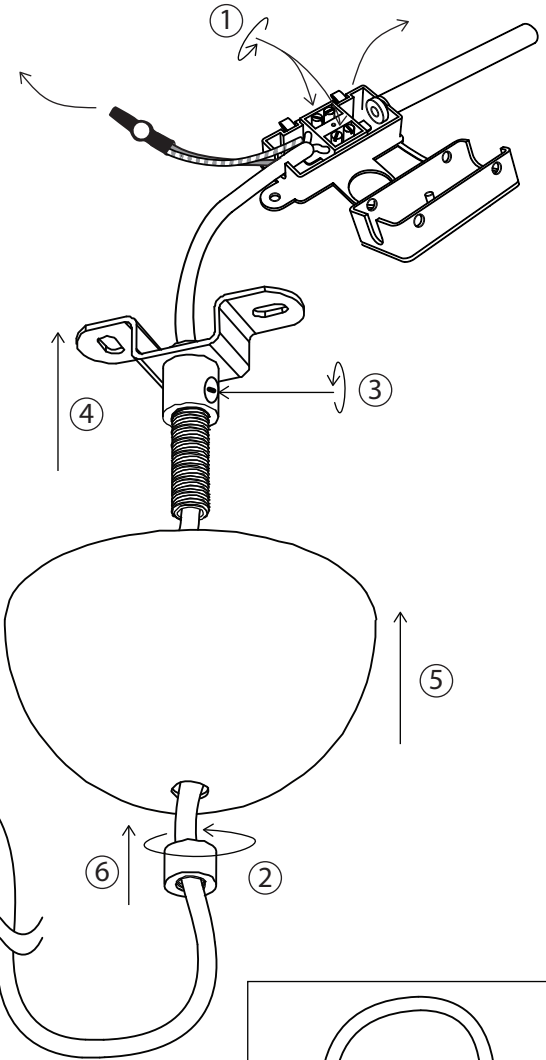

Purl

by Innermost

innermost®