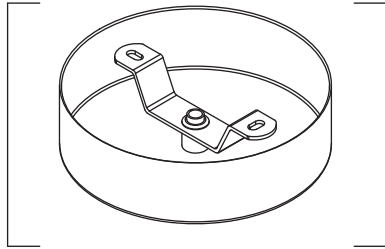

# Purl

by Innermost

INSTALLATION GUIDE FOR:

Purl US

Purl Brass  
Purl Gunmetal

**innermost**<sup>®</sup>

13cm Cylindrical Ceiling Rose

DropLED