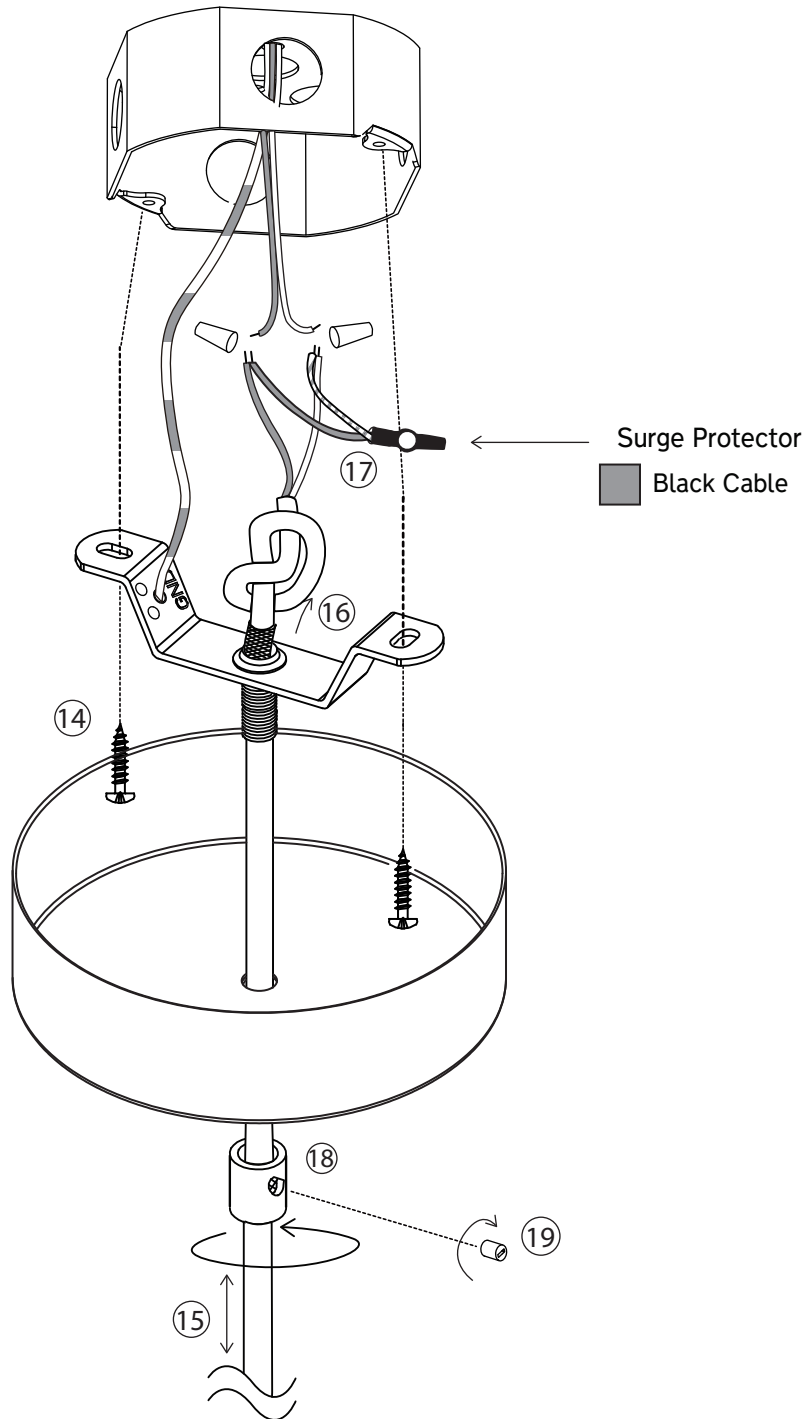

# Purl

by Innermost

INSTALLATION GUIDE FOR:

Purl US

Purl Brass  
Purl Gunmetal

**innermost**<sup>®</sup>

13cm Cylindrical Ceiling Rose

DropLED

# Purl

by Innermost

innermost®

**Purl**  
by Innermost

**innermost**

PURL US