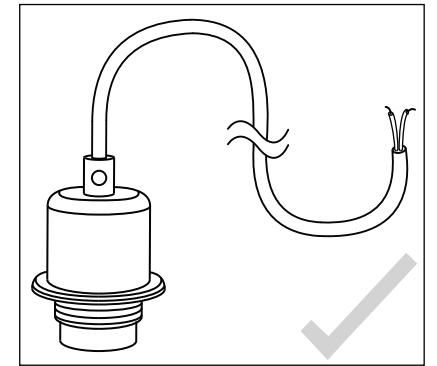

Purl

by Innermost

innermost®