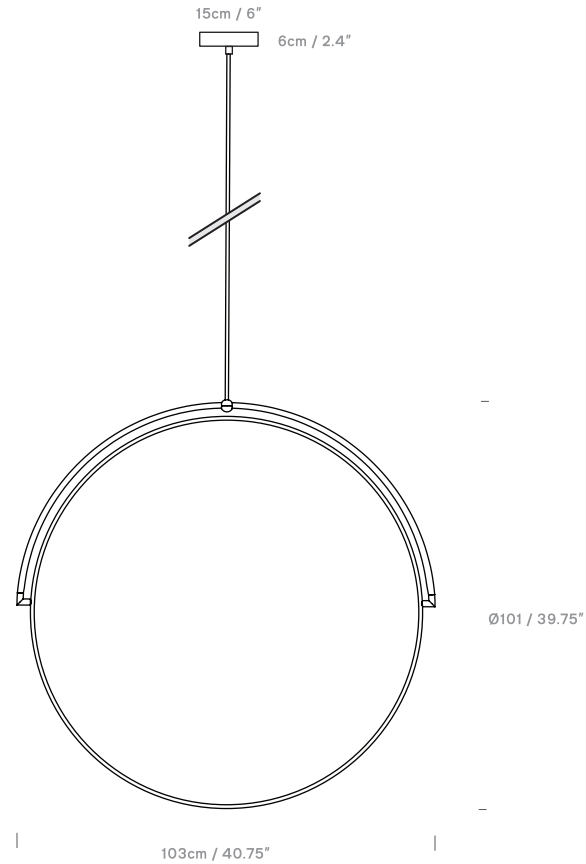

Kepler 65
UK/EU PK04914502
USA PK04934502

Kepler 95
UK/EU PK04915802
USA PK04935802

innermost
KEPLER PK0491XX-02

 This luminaire contains built-in LED lamps

A++
A+
A
B
C
D
E } LED

This lamp cannot be changed in the luminaire.

874/2012 

Product Category

Pendant

Material

Polycarbonate, steel, Mirco-weave fabric

Cable

4m PVC Cable + optional 3x0.5m rod for fixed mounting

Ceiling Rose

Black cylindrical

Lightsource

Kepler 65 UK/EU 240v, USA 120v, 10.5W, 1100 Lumen LED Unit
Kepler 95 UK/EU 240v, USA 120v, 15W, 1600 Lumen LED Unit
CE certified, CRI 80, Triac / Lutron Dimmable
1100 / 1600 Lumen 2700K LED Unit
120° Beam Angle

Other

Maximum thickness at ball joint 3cm/ 1.25"