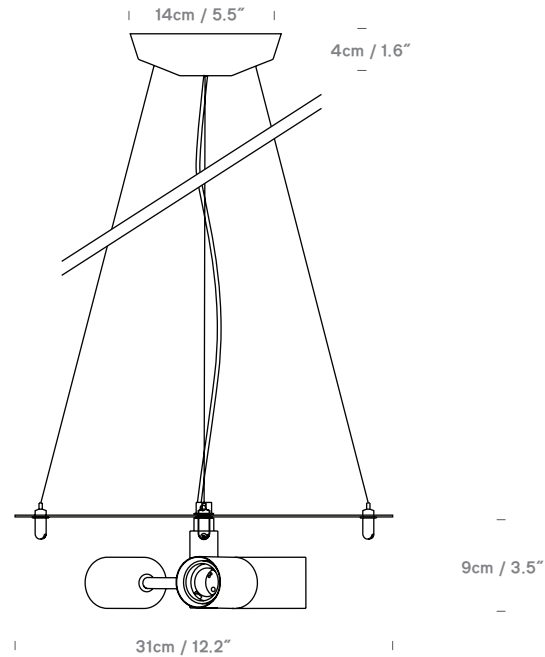

# 3CAE 27 Fitting by innermost

innermost®

**3CAE**  
UK/EU EC029101

### Colour + EAN/UPC Code

01 -White  
(RAL 9003 Gloss)  
EAN: 5060481940252

<b>Category</b>	Pendant / Ceiling Mount
<b>Material</b>	Steel
<b>Cable</b>	4m White PVC.
<b>Lightsource</b>	3x ES E27 / Max 15W LED
<b>Switched</b>	No
<b>Class</b>	Class II - Double Insulated
<b>F Mark</b>	Suitable for Mounting on Flammable Materials

<b>IP Rating</b>	IP20
<b>Bathroom Zone</b>	Zone 3
<b>Weight</b>	1.5KGS
<b>Individual Carton Size</b>	38.5cm x 38.5cm x 15.5cm
<b>Individual Carton Weight</b>	2.1KGS
<b>Shipping Carton Quantity</b>	04 Units
<b>Shipping Carton Size</b>	41cm x 41cm x 64cm
<b>Shipping Carton Weight</b>	9.5KGS