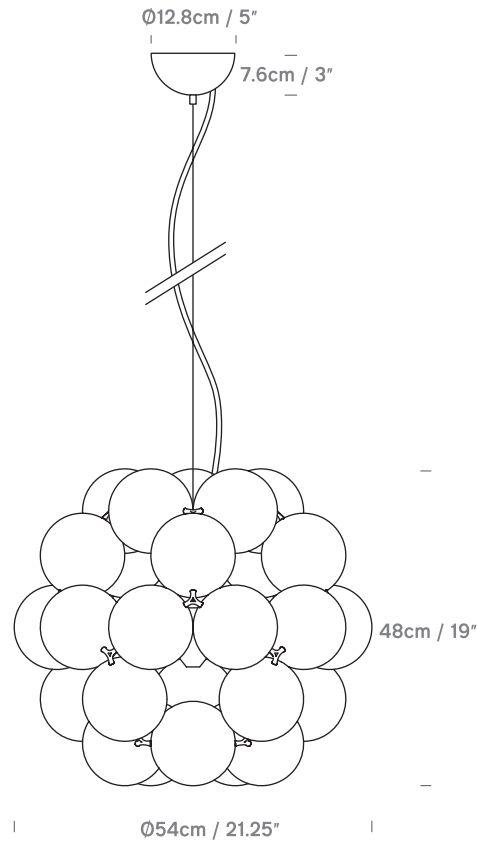

Beads Penta
UK/EU PB039140XX

Colour + EAN/UPC Code

-  03 -Chrome
EAN:5060481940160
-  07 -Copper
EAN:5060481940184
-  31 -Gun Metal
(RAL 9005 Gloss)
EAN:5060481940207

| | |
|--------------------|--|
| Category | Pendant / Ceiling Mount |
| Material | Stainless Steel / Polycarbonate |
| Cable | Clear PVC / 4m |
| Lightsource | ES E27 / Max 15W LED |
| Switched | No |
| Class | Class II - Double Insulated |
| F Mark | Suitable for Mounting on Flammable Materials |

| | |
|---------------------------------|------------------------|
| IP Rating | IP20 |
| Bathroom Zone | Zone 3 |
| Weight | 8.74KGS |
| Individual Carton Size | N/A |
| Individual Carton Weight | N/A |
| Shipping Carton Quantity | 1 Unit |
| Shipping Carton Size | 63.5cm x 63.5cm x 62cm |
| Shipping Carton Weight | 14.72KGS |