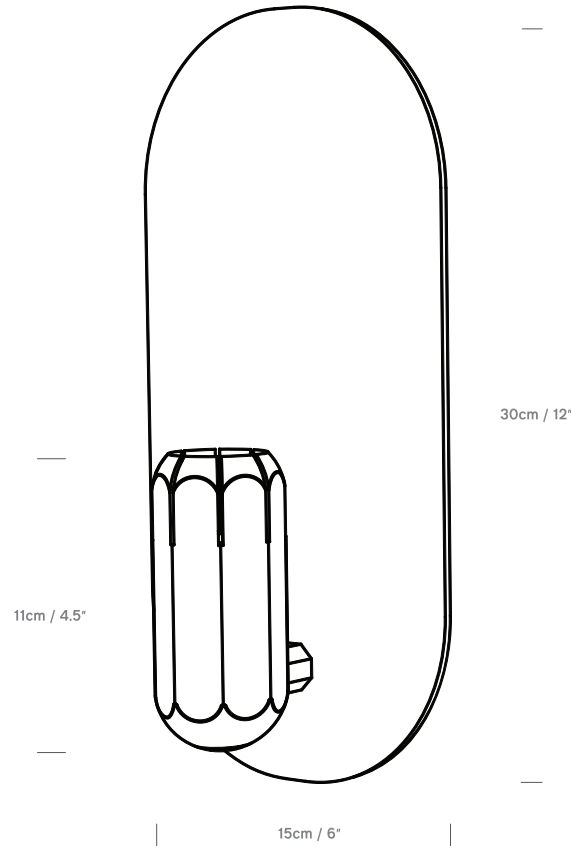

Brixton Wall

by James Bartlett

innermost®

Brixton Wall
UK/EU WB108105-XX

Colour + EAN/UPC Code

 01 - White
(RAL 9003 Matt)
EAN: 5060481943208

 07 - Copper
EAN: 5060481943161

 36 - Graphite
EAN: 5060481943185

Category	Wall Mount / Wall Projection: 9.5cm/3.75"
Material	Aluminium
Cable	8cm
Lightsource	Integrated LED
Switched	No
Class	Class II - Double Insulated
F Mark	Suitable for Mounting on Flammable Materials

IP Rating	IP20
Bathroom Zone	Zone 3
Weight	1.0KGS
Individual Carton Size	32.4cm x 17.4cm x 13cm
Individual Carton Weight	1.35KGS
Shipping Carton Quantity	9 Units
Shipping Carton Size	52.2cm x 32.4cm x 39cm
Shipping Carton Weight	10.5KGS