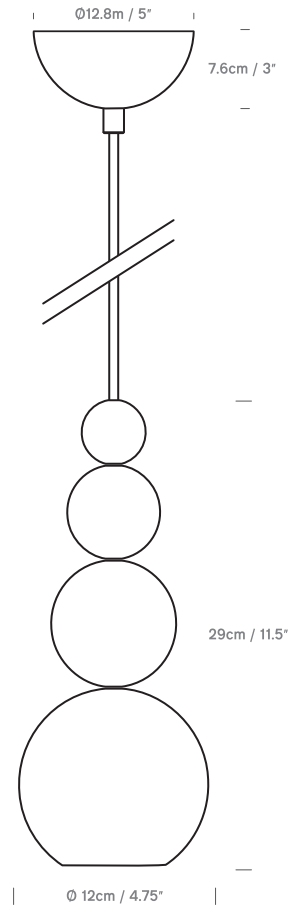

**Bubble**  
UK/EU PB059105XX

### Colour + EAN/UPC Code

- 01 - White**  
 (RAL 9003 Gloss)  
 EAN:5060481940382
- 02 - Black**  
 (RAL 9005 Gloss)  
 EAN:5060481940399
- 03 - Chrome**  
 EAN:5060481940412
- 07 - Copper**  
 EAN:5060481940429
- 62 - Black & Copper**  
 EAN:5060481940405

<b>Category</b>	Pendant / Ceiling Mount
<b>Material</b>	Stainless Steel
<b>Cable</b>	4m. White - White Braided PVC. Others - Black Braided PVC.
<b>Lightsource</b>	GU10 / Max 15W LED
<b>Switched</b>	No
<b>Class</b>	Class II - Double Insulated
<b>F Mark</b>	Suitable for Mounting on Flammable Materials

<b>IP Rating</b>	IP20
<b>Bathroom Zone</b>	Zone 3
<b>Weight</b>	1.2KGS
<b>Individual Carton Size</b>	44cm x 18.5cm x 18cm
<b>Individual Carton Weight</b>	1.7KGS
<b>Shipping Carton Quantity</b>	06 Units
<b>Shipping Carton Size</b>	56cm x 46cm x 40cm
<b>Shipping Carton Weight</b>	10.6KGS