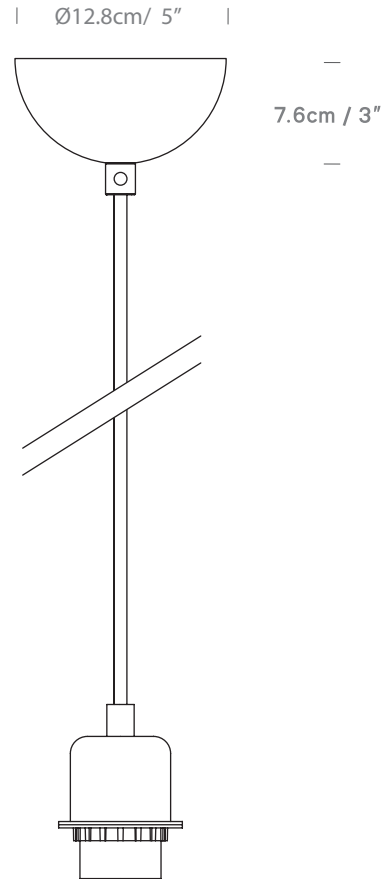

# CAE 27 Fitting

by innermost

innermost®

**CAE 1.8m**  
UK/EU CAE27: EC0191XX

**CAE 4m**  
UK/EU CAE27: EC0491XX

Colour + EAN/UPC Code	
	01 - White (RAL 9003 Gloss) EAN: 1.8m: 5060481940177 4m: 5060481940214
	02 - Black (RAL 9005 Gloss) EAN: 1.8m: 5060481944298 4m: 5060481944304
	04 - Satin Nickel EAN: 1.8m: 5060481940153 4m: 5060481940191

<b>Category</b>	Pendant / Ceiling Mount
<b>Material</b>	Steel
<b>Cable</b>	1.8m / 4m. White - White PVC. Black - Black PVC. Satin Nickel - Clear PVC.
<b>Lightsource</b>	ES E27 / Max 15W LED
<b>Switched</b>	No
<b>Class</b>	Class II - Double Insulated
<b>F Mark</b>	Suitable for Mounting on Flammable Materials

<b>IP Rating</b>	IP20
<b>Bathroom Zone</b>	Zone 3
<b>Weight</b>	1.8m: 0.4KGS / 4m: 0.5KGS
<b>Individual Carton Size</b>	1.8m+4m: 13x13x14cm
<b>Individual Carton Weight</b>	1.8m: 0.45KGS / 4m: 0.6KGS
<b>Shipping Carton Quantity</b>	1.8m: 24Units / 4m: 24Units
<b>Shipping Carton Size</b>	1.8m+4m: 24x59x42.5cm
<b>Shipping Carton Weight</b>	1.8m: 11.5KGS / 4m: 13.5KGS