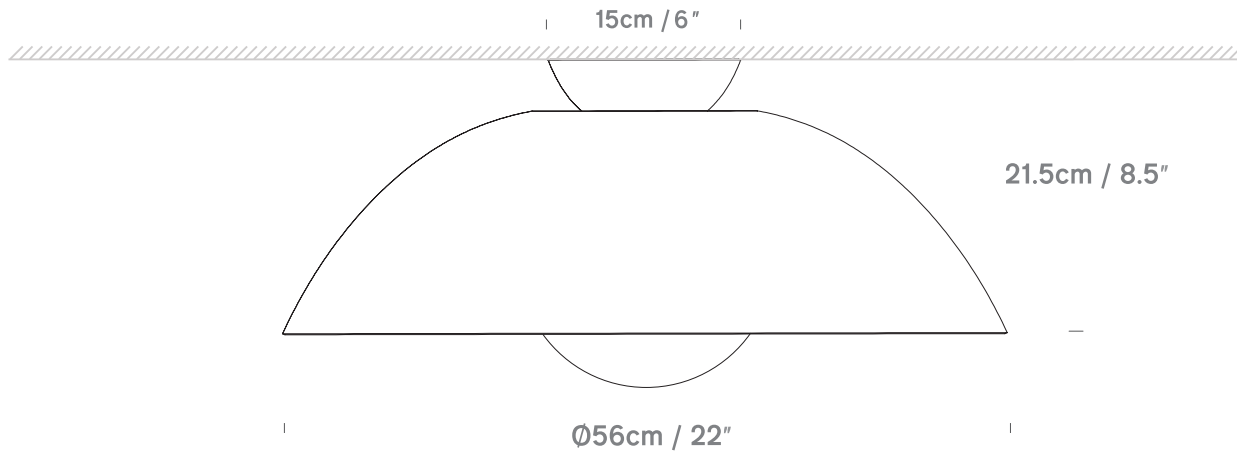

Chelsea Flushmount

by James Bartlett

innermost®

Chelsea Flushmount 56
UK/EU WC178156-XX

Colour + EAN/UPC Code

 01 - White with Antique Gold Interior (RAL 9003 Matt + RAL 1036 Semi-Gloss)

EAN: 5060481944397

 02 - Black with Antique Gold Interior (RAL 9011 Matt + RAL 1036 Semi-Gloss)

EAN: 5060481944380

Category	Pendant / Ceiling Mount
Material	Aluminium + Steel
Cable	10cm PVC
Lightsource	Integrated LED
Switched	No
Class	Class II - Double Insulated
F Mark	Suitable for Mounting on Flammable Materials

IP Rating	IP20
Bathroom Zone	Zone 3
Weight	2.9KGS
Shipping Carton Quantity	1 Unit
Shipping Carton Size	62x59x29cm
Shipping Carton Weight	5.0KGS

LED Chip	Bridgelux
Wattage	15W
Luminous Flux	1100lm
Colour Temp	2700K
CRI	90CRI
Lifetime	30,000Hrs
LDT / IES Files	Available on www.innermost.net
Dimmable	Phase Dimming