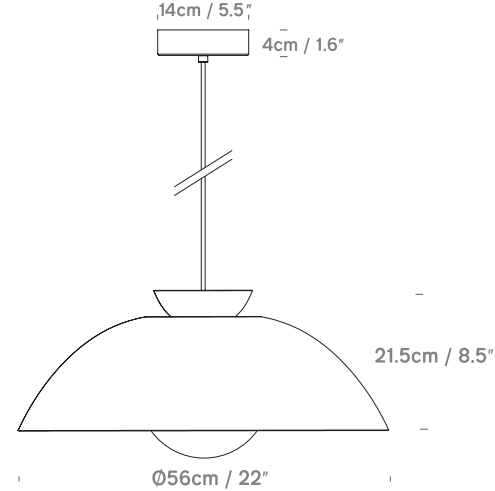

Chelsea 18
UK/EU PC109118-XX

Chelsea 40
UK/EU PC109140-XX

Chelsea 56
UK/EU PC109156-XX

Colour + EAN/UPC Code

 01 - White with Antique Gold Interior (RAL 9003 Matt + RAL 1036 Semi-Gloss)

EAN:
18: 5060481943543
40: 5060481943598
56: 5060481943642

IP Rating	IP20
Bathroom Zone	Zone 3
Weight	18: 0.85KGS/40: 2KGS/56: 2.7KGS
Individual Carton Size	18: 25x25x20cm / 40: N/A / 56: N/A
Individual Carton Weight	18: 1.3KGS / 40: N/A / 56: N/A
Shipping Carton Quantity	18: 4 Units / 40: 1 Unit / 56: 1 Unit
Shipping Carton Size	18: 52x48x27cm/40: 50x50x44cm/ 56: 65x65x30.5cm
Shipping Carton Weight	11: 6KGS/20: 3.4KGS/50: 5.5KGS