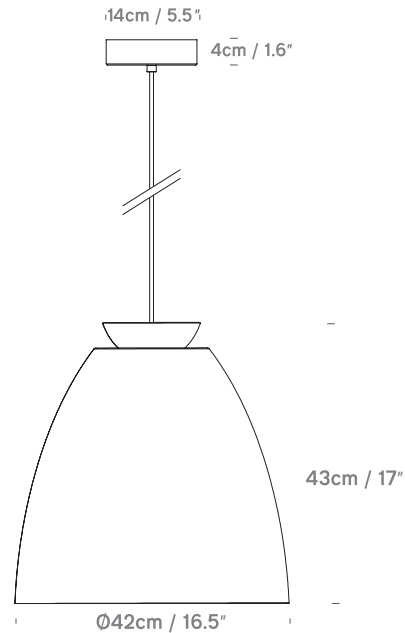

Chelsea 18
UK/EU PC109118-XX

Chelsea 40
UK/EU PC109140-XX

Chelsea 56
UK/EU PC109156-XX

Colour + EAN/UPC Code

 01 - White with Antique Gold Interior (RAL 9003 Matt + RAL 1036 Semi-Gloss)

EAN:
18: 5060481943543
40: 5060481943598
56: 5060481943642

 02 - Black with Antique Gold Interior (RAL 9011 Matt + RAL 1036 Semi-Gloss)

EAN:
18: 5060481943550
40: 5060481943604
56: 5060481943659

Category	Pendant / Ceiling Mount
Material	Aluminium + Steel
Cable	Black - 4m Black Braided White - 4m White Braided
Lightsource	ES E27 / Max 15W LED
Switched	No
Class	Class II - Double Insulated
F Mark	Suitable for Mounting on Flammable Materials

IP Rating	IP20
Bathroom Zone	Zone 3
Weight	18: 0.85KGS/40: 2KGS/56: 2.7KGS
Individual Carton Size	18: 25x25x20cm / 40: N/A / 56: N/A
Individual Carton Weight	18: 1.3KGS / 40: N/A / 56: N/A
Shipping Carton Quantity	18: 4 Units / 40: 1 Unit / 56: 1 Unit
Shipping Carton Size	18: 52x48x27cm/40: 50x50x44cm/ 56: 65x65x30.5cm
Shipping Carton Weight	11: 6KGS/20: 3.4KGS/50: 5.5KGS