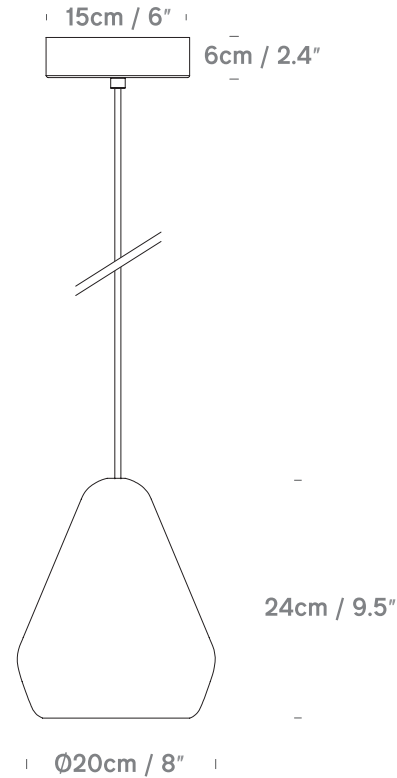

Core 15
UK/EU PC089105XX

Core 20
UK/EU PC089110XX

Colour + EAN/UPC Code

	00 - Clear EAN 15: 5060481940597 20: 5060481940610
	01 - White EAN 15: 5060481943758 20: 5060481943703
	05 - Smoke EAN 15: 5060481940603 20: 5060481940627

Category	Pendant / Ceiling Mount
Material	Glass / Steel
Cable	4m / Clear+White - White Braided. Smoke - Black Braided.
Lightsource	ES E27 / Max 15W LED
Switched	No
Class	Class II - Double Insulated
F Mark	Suitable for Mounting on Flammable Materials

IP Rating	IP20
Bathroom Zone	Zone 3
Weight	15: 1.0KGS / 20: 1.5KGS
Individual Carton Size	15: 30x20x18cm / 20: 37x25x23cm
Individual Carton Weight	15: 1.6KGS / 20: 2.5KGS
Shipping Carton Quantity	15: 06 Units / 20: 04 Units
Shipping Carton Size	15: 65x44x37.5cm / 20: 54x60x39.5cm
Shipping Carton Weight	15: 7.2KGS / 20: 8.3KGS