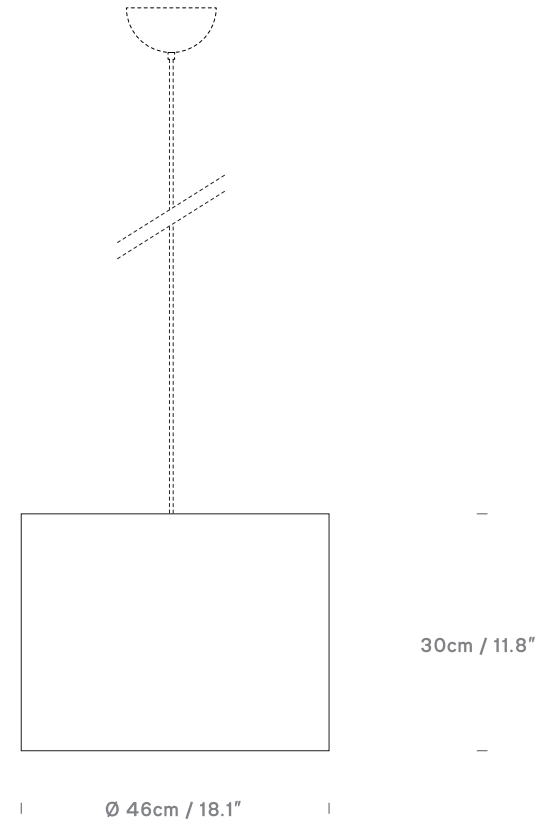

**Cork 20\*40**  
SC059120XX

**Cork 46\*30**  
SC059130XX

**Colour + EAN/UPC Code**

-  05 - Smoke  
EAN:  
20: 5060481940634  
46: 5060481940658
-  06 - Natural  
EAN:  
20: 5060481940641  
46: 5060481940665

<b>Category</b>	Shade Only
<b>Material</b>	Steel, PVC + Natural Cork
<b>Cable</b>	N/A
<b>Lightsource</b>	N/A
<b>Switched</b>	N/A
<b>Class</b>	N/A
<b>F Mark</b>	Suitable for Mounting on Flammable Materials

<b>IP Rating</b>	N/A
<b>Bathroom Zone</b>	Zone 3
<b>Weight (Shade Only)</b>	40: 0.25KGS 60: 0.6KGS
<b>Individual Carton Size</b>	40: 22.5cm x 22.5cm x 43cm 60: 48.5cm x 48.5cm x 33.5cm
<b>Individual Carton Weight</b>	40: 0.69 KGS 60: 1.55 KGS