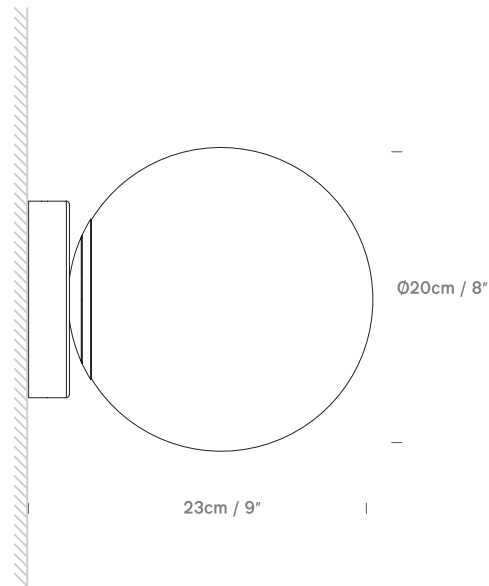

Drop 20 Flushmount by innermost

innermost®

Drop 20 Flushmount
UK/EU WD048110XX

Colour + EAN/UPC Code

01 - White
(RAL 9003 Matt)
EAN: 5060481944458

30 - Brass
EAN: 5060481944465

Category	Wall/Ceiling Flushmount
Material	Glass / Steel / Aluminium
Cable	10cm. White PVC
Lightsource	ES E27 / Max 15W LED
Switched	No
Class	Class II - Double Insulated
F Mark	Suitable for Mounting on Flammable Materials

IP Rating	IP20
Bathroom Zone	Zone 3
Weight	1.0KGS
Individual Carton Size	25.5cm x 25.5cm x 33.5cm
Individual Carton Weight	1.6KGS
Shipping Carton Quantity	04 Units
Shipping Carton Size	53x53x36.5cm
Shipping Carton Weight	7.7KGS