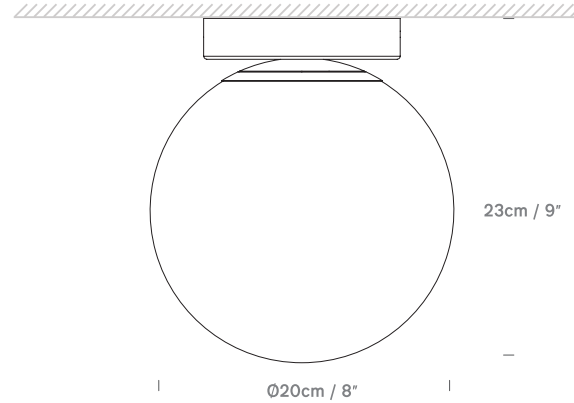

Drop 20 Flushmount by innermost

innermost®

Drop 20 Flushmount
UK/EU WD048110XX

Colour + EAN/UPC Code

01 - White
(RAL 9003 Matt)
EAN: 5060481944458

30 - Brass
EAN: 5060481944465

Category	Wall/Ceiling Flushmount
Material	Glass / Steel / Aluminium
Cable	10cm. White PVC
Lightsource	ES E27 / Max 15W LED
Switched	No
Class	Class II - Double Insulated
F Mark	Suitable for Mounting on Flammable Materials

IP Rating	IP20
Bathroom Zone	Zone 3
Weight	1.0KGS
Individual Carton Size	25.5cm x 25.5cm x 33.5cm
Individual Carton Weight	1.6KGS
Shipping Carton Quantity	04 Units
Shipping Carton Size	53x53x36.5cm
Shipping Carton Weight	7.7KGS