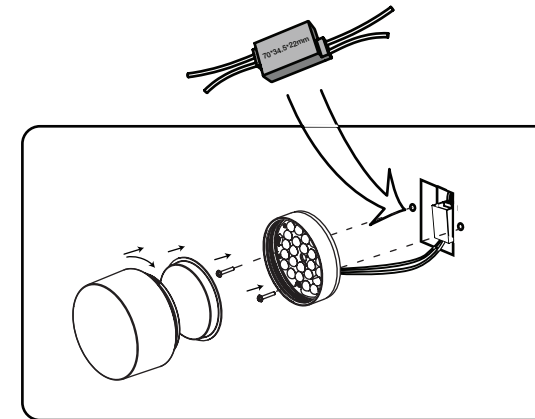

Full Stop: Flushmount by Derek Treadwell

innermost®

Full Stop: Flushmount
UK/EU: WF10811301

Colour + EAN/UPC Code

01 - White, Clear Glass
Outer, Frosted Inner
EAN: 5060481944373

CUSTOM Colours

Category	Ceiling or Wall Mount / Wall Projection: 9.6cm / 3.75"
Material	Aluminium, Silicone and Glass
Cable	8cm
Lightsource	Integrated LED
Switched	No
Class	Class II - Double Insulated
F Mark	Suitable for Mounting on Flammable Materials

IP Rating	IP65
Bathroom Zone	Zone 1
Weight	1.8 KGS
Individual Carton Size	20cm x 22cm x 18cm
Individual Carton Weight	2.3 KGS
Shipping Carton Quantity	TBC
Shipping Carton Size	TBC
Shipping Carton Weight	TBC

LED Chip	TBC
Wattage	12W
Luminous Flux	500lm
Colour Temp	Switchable: 2700/3000/4000K
CRI	80+ CRI
Lifetime	40,000 hrs
LDT / IES Files	Not Currently Available
Dimmable	Phase Dimming

Energy Efficiency
Energy Efficiency Class: F
Energy Consumption: 9 kWh/1000h
Driver housed in the Wall Cavity.