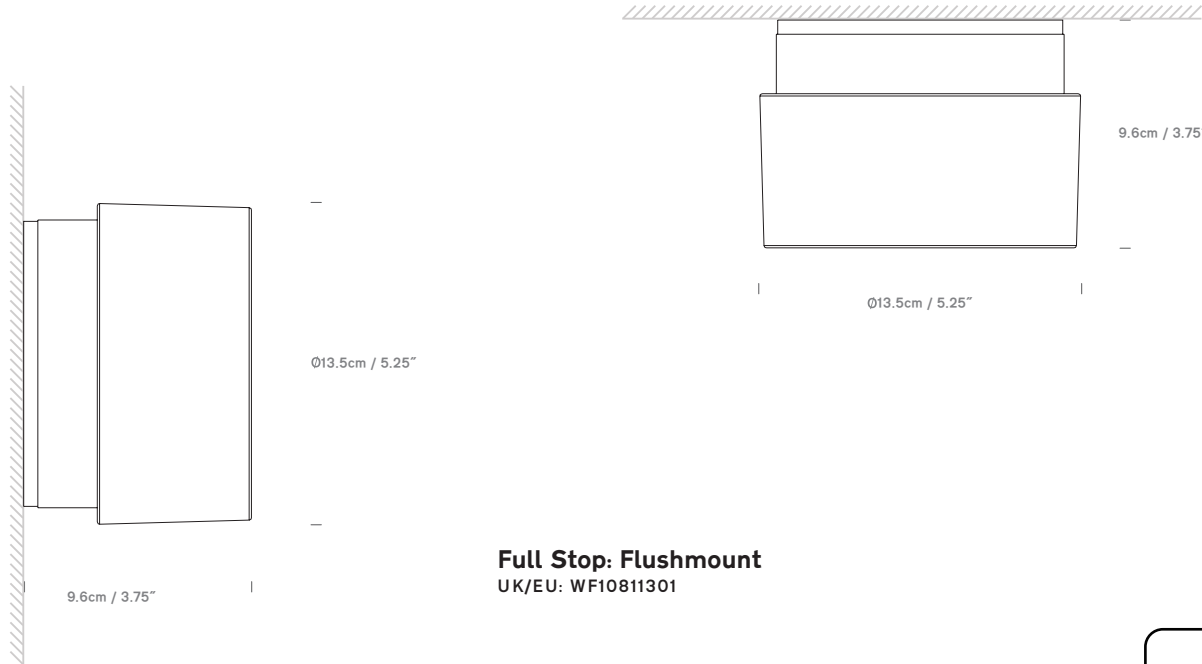

Full Stop: Flushmount by Derek Treadwell

innermost®

Full Stop: Flushmount
UK/EU: WF10811301

Colour + EAN/UPC Code

01 - White, Clear Glass
Outer, Frosted Inner
EAN: 5060481944373

CUSTOM Colours

Category	Ceiling or Wall Mount / Wall Projection: 9.6cm / 3.75"
Material	Aluminium, Silicone and Glass
Cable	8cm
Lightsource	Integrated LED
Switched	No
Class	Class II - Double Insulated
F Mark	Suitable for Mounting on Flammable Materials

IP Rating	IP65
Bathroom Zone	Zone 1
Weight	1.8 KGS
Individual Carton Size	20cm x 22cm x 18cm
Individual Carton Weight	2.3 KGS
Shipping Carton Quantity	TBC
Shipping Carton Size	TBC
Shipping Carton Weight	TBC

LED Chip	TBC
Wattage	12W
Luminous Flux	500lm
Colour Temp	Switchable: 2700/3000/4000K
CRI	80+ CRI
Lifetime	40,000 hrs
LDT / IES Files	Not Currently Available
Dimmable	Phase Dimming

Energy Efficiency
Energy Efficiency Class: F
Energy Consumption: 9 kWh/1000h
Driver housed in the Wall Cavity.