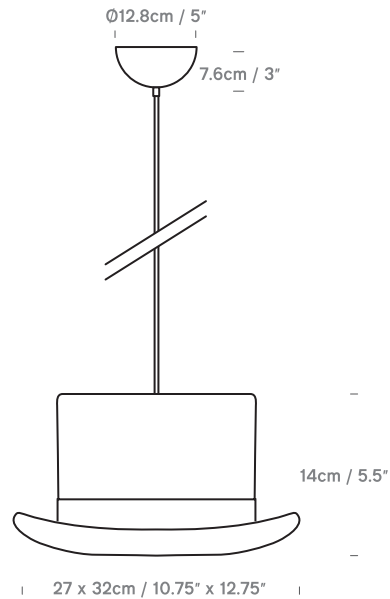

Wooster
UK/EU PW029152