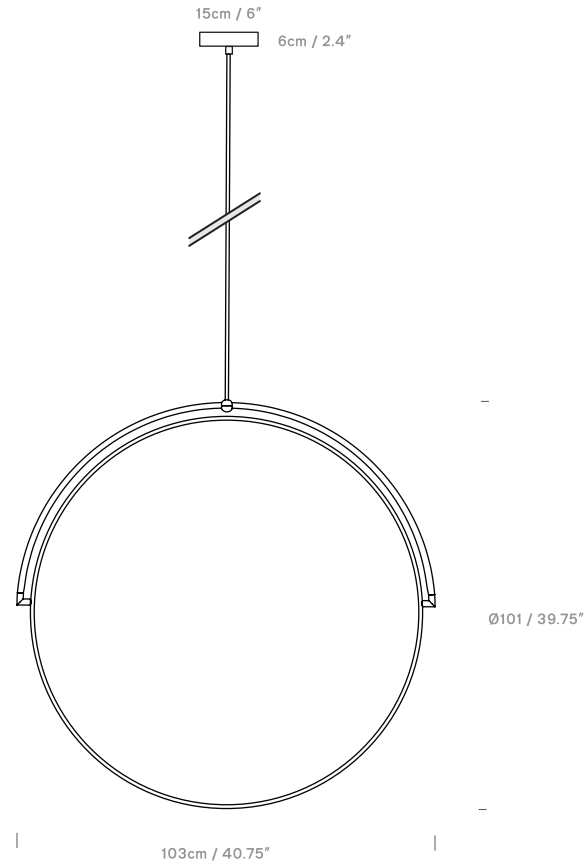

**Kepler 65**  
UK/EU PK04914502

**Kepler 95**  
UK/EU PK04915802

**Colour + EAN/UPC Code**

02 - Black  
(RAL 9005 Semi-matt)  
EAN:  
65: 5060481943314  
95: 5060481943321

<b>Category</b>	Pendant / Ceiling Mount
<b>Material</b>	Polycarbonate / Steel / Micro-weave Nylon
<b>Cable</b>	Black PVC / 4m
<b>Lightsource</b>	Integrated LED
<b>Switched</b>	No
<b>Class</b>	Class II - Double Insulated
<b>F Mark</b>	Suitable for Mounting on Flammable Materials

<b>IP Rating</b>	IP20
<b>Bathroom Zone</b>	Zone 3
<b>Weight</b>	65: 1.95KGS / 95: 2.22KGS
<b>Individual Carton Size</b>	65: 80x10x75cm / 95: 106x10x113cm
<b>Individual Carton Weight</b>	65: 3.92KGS / 95: 5.75KGS
<b>Shipping Carton Quantity</b>	65: 4 Units / 95: 2 units
<b>Shipping Carton Size</b>	65: 75x39x81.5cm / 95: 107x21x113cm
<b>Shipping Carton Weight</b>	65: 7.72KGS / 95: 4.38KGS

<b>Energy Efficiency</b>	Energy Efficiency Class: 65: E / 95: F Energy Consumption: 65: 11 kWh/1000h / 95: 15 kWh/1000h
	Optional 3x0.5m rod for fixed mounting Maximum thickness at ball joint 3cm / 1.25"