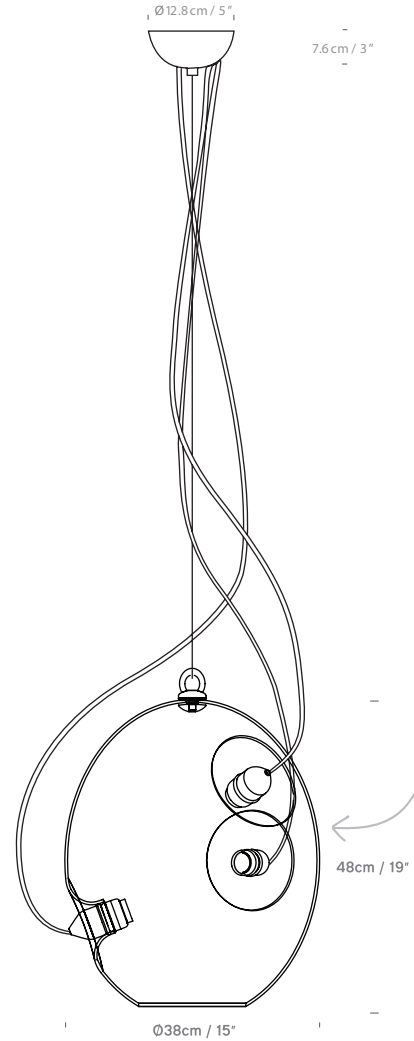

# Membrane

by Jette Scheib

innermost®

**Membrane**  
UK/EU PM09913005

**Colour + EAN/UPC Code**

05 - Smoke  
EAN: 5060481941617

<b>Category</b>	Pendant / Ceiling Mount
<b>Material</b>	Glass / Steel
<b>Cable</b>	4m / Black PVC
<b>Lightsource</b>	3x ES E27 / Max 15W LED
<b>Switched</b>	No
<b>Class</b>	Class II - Double Insulated
<b>F Mark</b>	Suitable for Mounting on Flammable Materials

<b>IP Rating</b>	IP20
<b>Bathroom Zone</b>	Zone 3
<b>Weight</b>	8.5KGS
<b>Shipping Carton Size</b>	61cm x 57cm x 59cm
<b>Shipping Carton Weight</b>	15KGS

<b>LED Chip</b>	Lamp Dependant
<b>Wattage</b>	Lamp Dependant
<b>Luminous Flux</b>	Lamp Dependant
<b>Colour Temp</b>	Lamp Dependant
<b>CRI</b>	Lamp Dependant
<b>Lifetime</b>	Lamp Dependant
<b>LDT / IES Files</b>	Not Currently Available
<b>Dimmable</b>	Lamp Dependant