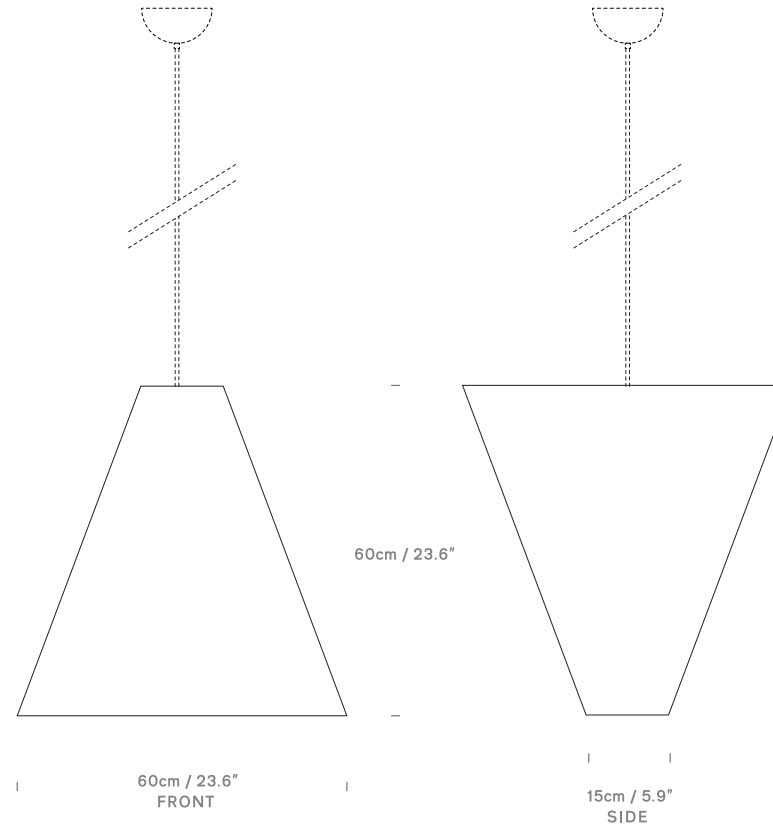

MnM 60
SM039140XX