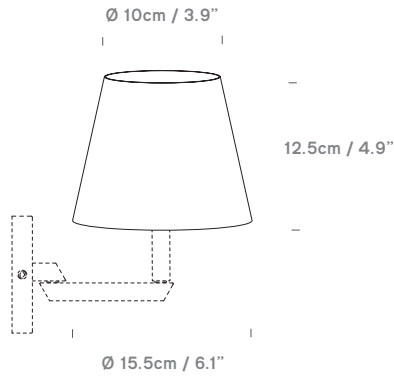

# Made to Order: Cone Shades by innermost

innermost®

**MtO: Cone Shade**  
**(Wall, Table + Floor Only)**  
Ø15.5\*12.5: CSHC155125

**MtO: Cone Shade**  
**(Wall, Table + Floor Only)**  
Ø45\*25: CSHC4525