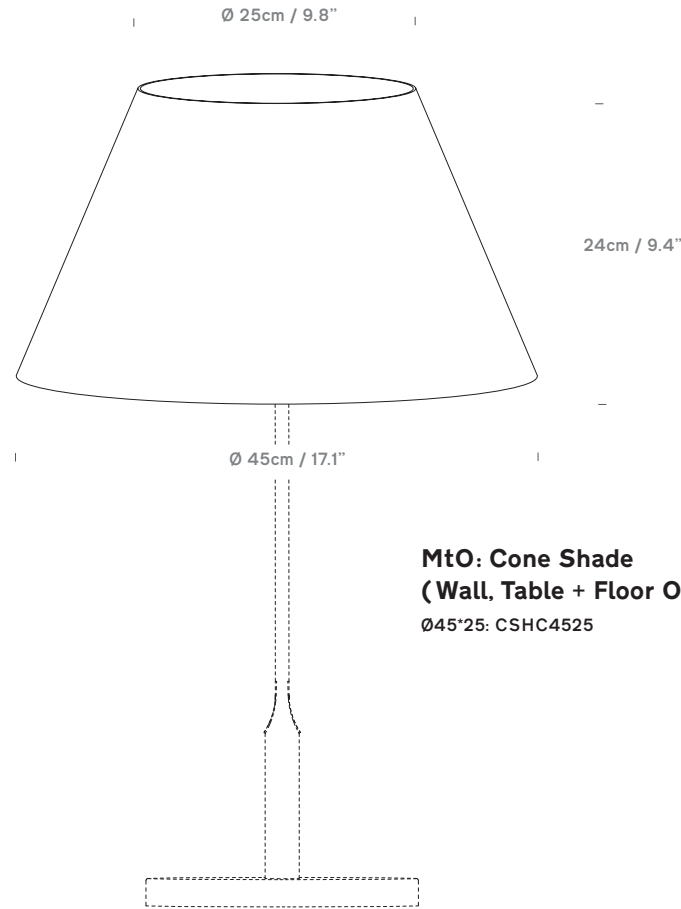

# Made to Order: Cone Shades by innermost

innermost®

**MtO: Cone Shade**  
**(Wall, Table + Floor Only)**  
Ø15.5\*12.5: CSHC155125

**MtO: Cone Shade**  
**(Wall, Table + Floor Only)**  
Ø45\*25: CSHC4525

<b>Category</b>	Shade Only - Wall / Table Mount
<b>Material</b>	Various Fabrics, PVC + Steel
<b>Cable</b>	N/A
<b>Lightsource</b>	N/A
<b>Switched</b>	N/A
<b>Class</b>	N/A
<b>F Mark</b>	Suitable for Mounting on Flammable Materials