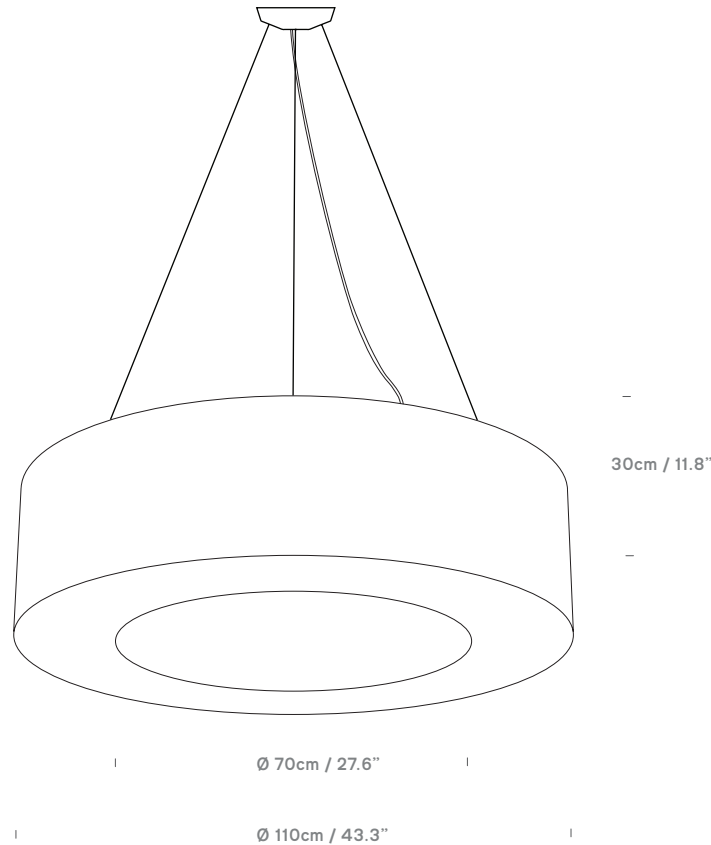

Made to Order: Donut Pendant by innermost

innermost®

MtO: Donut Pendant
Ø110*30: CSHD11030

Category	Pendant / Ceiling Mount
Material	Various Fabrics, PVC + Steel
Cable	1.8m Clear PVC
Lightsource	6x ES E27 / Max 15W LED ea
Switched	No
Class	Class II - Double Insulated
F Mark	Suitable for Mounting on Flammable Materials

IP Rating	IP20
Bathroom Zone	Zone 3
Weight (Shade Only)	Confirmation Upon Order
Individual Carton Size	Confirmation Upon Order
Individual Carton Weight	Confirmation Upon Order

LED Chip	Lamp Dependant
Wattage	Lamp Dependant
Luminous Flux	Lamp Dependant
Colour Temp	Lamp Dependant
CRI	Lamp Dependant
Lifetime	Lamp Dependant
LDT / IES Files	Not Currently Available
Dimmable	Lamp Dependant