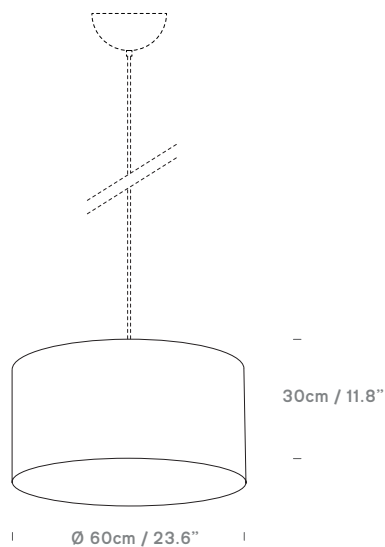

Made to Order: Large Drum Shades by innermost

innermost®

MtO: Large Drum
Ø40*25: CSH4025

MtO: Large Drum
Ø46*30: CSH4630

MtO: Large Drum
Ø60*30: CSH6030

MtO: Large Drum
Ø70*25: CSH7025

MtO: Large Drum
Ø80*35: CSH8035

Category	Shade Only
Material	Various Fabrics, PVC + Steel
Cable	N/A
Lightsource	N/A
Switched	N/A
Class	N/A
F Mark	Suitable for Mounting on Flammable Materials

IP Rating	N/A
Bathroom Zone	Zone 3
Weight (Shade Only)	Confirmation Upon Order
Individual Carton Size	Confirmation Upon Order
Individual Carton Weight	Confirmation Upon Order

Other Information
Supplied as shade only - please add the CAE27 or 3xCAE27 Fitting if needed, shades interchangeable between pendant and base. Shade heights: standard heights listed - others available on request. Shade diameters: standard diameters listed - others available on special order.