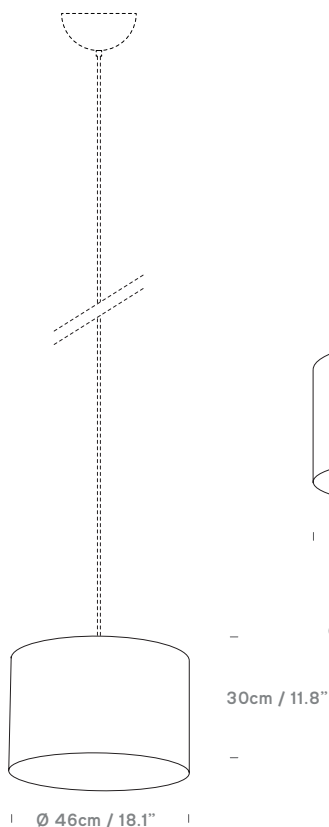

Made to Order: Large Drum Shades by innermost

innermost®

MtO: Large Drum
Ø40*25: CSH4025

MtO: Large Drum
Ø46*30: CSH4630

MtO: Large Drum
Ø60*30: CSH6030

MtO: Large Drum
Ø70*25: CSH7025

MtO: Large Drum
Ø80*35: CSH8035

Category	Shade Only
Material	Various Fabrics, PVC + Steel
Cable	N/A
Lightsource	N/A
Switched	N/A
Class	N/A
F Mark	Suitable for Mounting on Flammable Materials

IP Rating	N/A
Bathroom Zone	Zone 3
Weight (Shade Only)	Confirmation Upon Order
Individual Carton Size	Confirmation Upon Order
Individual Carton Weight	Confirmation Upon Order

Other Information
Supplied as shade only - please add the CAE27 or 3xCAE27 Fitting if needed, shades interchangeable between pendant and base. Shade heights: standard heights listed - others available on request. Shade diameters: standard diameters listed - others available on special order.