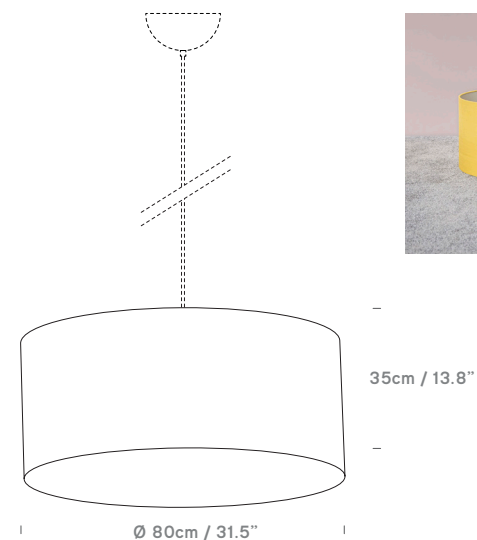

Made to Order: Large Drum Shades by innermost

innermost®

MtO: Large Drum
Ø40*25: CSH4025

MtO: Large Drum
Ø46*30: CSH4630

MtO: Large Drum
Ø60*30: CSH6030

MtO: Large Drum
Ø70*25: CSH7025

MtO: Large Drum
Ø80*35: CSH8035

Category	Shade Only
Material	Various Fabrics, PVC + Steel
Cable	N/A
Lightsource	N/A
Switched	N/A
Class	N/A
F Mark	Suitable for Mounting on Flammable Materials

IP Rating	N/A
Bathroom Zone	Zone 3
Weight (Shade Only)	Confirmation Upon Order
Individual Carton Size	Confirmation Upon Order
Individual Carton Weight	Confirmation Upon Order

Other Information
Supplied as shade only - please add the CAE27 or 3xCAE27 Fitting if needed, shades interchangeable between pendant and base. Shade heights: standard heights listed - others available on request. Shade diameters: standard diameters listed - others available on special order.