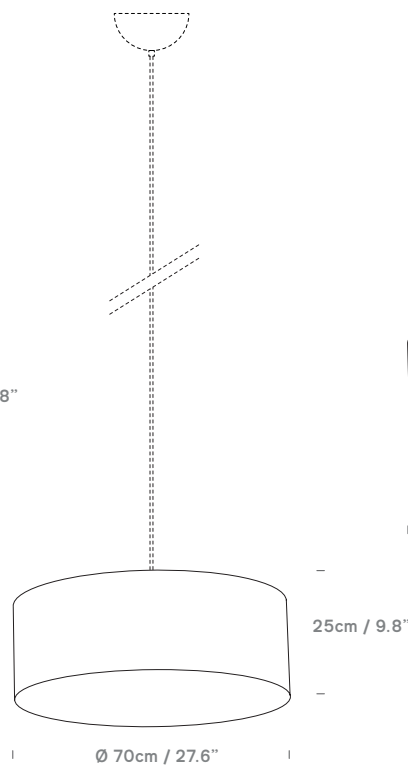

Made to Order: Large Drum Shades by innermost

innermost®

MtO: Large Drum
Ø40*25: CSH4025

MtO: Large Drum
Ø46*30: CSH4630

MtO: Large Drum
Ø60*30: CSH6030

MtO: Large Drum
Ø70*25: CSH7025

MtO: Large Drum
Ø80*35: CSH8035

Category	Shade Only
Material	Various Fabrics, PVC + Steel
Cable	N/A
Lightsource	N/A
Switched	N/A
Class	N/A
F Mark	Suitable for Mounting on Flammable Materials

IP Rating	N/A
Bathroom Zone	Zone 3
Weight (Shade Only)	Confirmation Upon Order
Individual Carton Size	Confirmation Upon Order
Individual Carton Weight	Confirmation Upon Order

Other Information
Supplied as shade only - please add the CAE27 or 3xCAE27 Fitting if needed, shades interchangeable between pendant and base. Shade heights: standard heights listed - others available on request. Shade diameters: standard diameters listed - others available on special order.