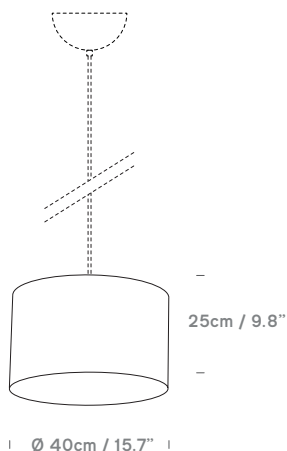

Made to Order: Large Drum Shades by innermost

innermost®

MtO: Large Drum
Ø40*25: CSH4025

MtO: Large Drum
Ø46*30: CSH4630

MtO: Large Drum
Ø60*30: CSH6030

MtO: Large Drum
Ø70*25: CSH7025

MtO: Large Drum
Ø80*35: CSH8035

Category	Shade Only
Material	Various Fabrics, PVC + Steel
Cable	N/A
Lightsource	N/A
Switched	N/A
Class	N/A
F Mark	Suitable for Mounting on Flammable Materials

IP Rating	N/A
Bathroom Zone	Zone 3
Weight (Shade Only)	Confirmation Upon Order
Individual Carton Size	Confirmation Upon Order
Individual Carton Weight	Confirmation Upon Order

Other Information
Supplied as shade only - please add the CAE27 or 3xCAE27 Fitting if needed, shades interchangeable between pendant and base. Shade heights: standard heights listed - others available on request. Shade diameters: standard diameters listed - others available on special order.