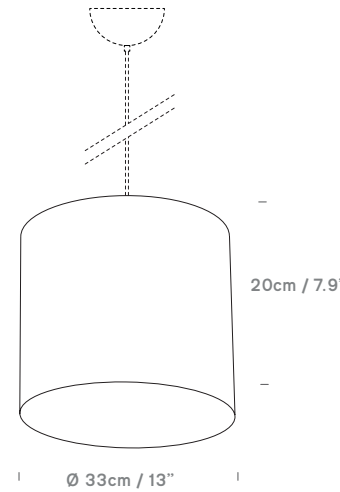

# Made to Order: Small Drum Shades

by innermost

innermost®

**MtO: Small Drum**  
Ø20\*18: CSH2018

**MtO: Small Drum**  
Ø20\*25: CSH2025

**MtO: Small Drum**  
Ø20\*40: CSH2040

**MtO: Small Drum**  
Ø30\*21: CSH3021

**MtO: Small Drum**  
Ø33\*20: CSH3320

**MtO: Small Drum**  
Ø33\*30: CSH3330

<b>Category</b>	Shade Only
<b>Material</b>	Various Fabrics, PVC + Steel
<b>Cable</b>	N/A
<b>Lightsource</b>	N/A
<b>Switched</b>	N/A
<b>Class</b>	N/A
<b>F Mark</b>	Suitable for Mounting on Flammable Materials

**Other Information**  
Supplied as shade only - please add the CAE27 or 3xCAE27 Fitting if needed, shades interchangeable between pendant and base. Shade heights: standard heights listed - others available on request. Shade diameters: standard diameters listed - others available on special order.