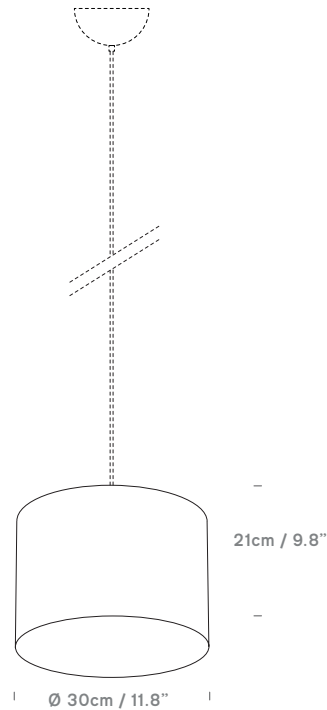

# Made to Order: Small Drum Shades

by innermost

innermost®

**MtO: Small Drum**  
Ø20\*18: CSH2018

**MtO: Small Drum**  
Ø20\*25: CSH2025

**MtO: Small Drum**  
Ø20\*40: CSH2040

**MtO: Small Drum**  
Ø30\*21: CSH3021

**MtO: Small Drum**  
Ø33\*20: CSH3320

**MtO: Small Drum**  
Ø33\*30: CSH3330

<b>Category</b>	Shade Only
<b>Material</b>	Various Fabrics, PVC + Steel
<b>Cable</b>	N/A
<b>Lightsource</b>	N/A
<b>Switched</b>	N/A
<b>Class</b>	N/A
<b>F Mark</b>	Suitable for Mounting on Flammable Materials