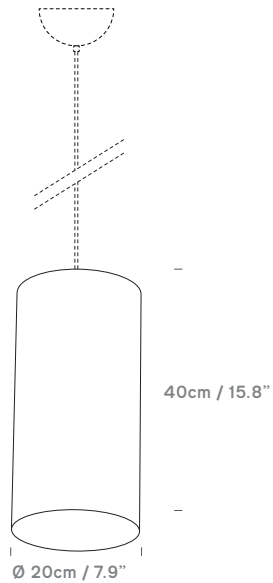

# Made to Order: Small Drum Shades

by innermost

innermost®

**MtO: Small Drum**  
Ø20\*18: CSH2018

**MtO: Small Drum**  
Ø20\*25: CSH2025

**MtO: Small Drum**  
Ø20\*40: CSH2040

**MtO: Small Drum**  
Ø30\*21: CSH3021

**MtO: Small Drum**  
Ø33\*20: CSH3320

**MtO: Small Drum**  
Ø33\*30: CSH3330

<b>Category</b>	Shade Only
<b>Material</b>	Various Fabrics, PVC + Steel
<b>Cable</b>	N/A
<b>Lightsource</b>	N/A
<b>Switched</b>	N/A
<b>Class</b>	N/A
<b>F Mark</b>	Suitable for Mounting on Flammable Materials