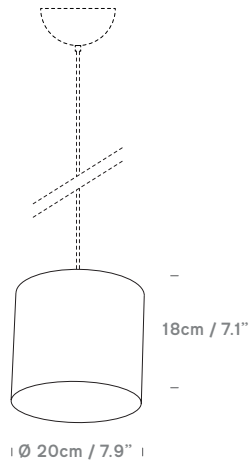

# Made to Order: Small Drum Shades

by innermost

innermost®

**MtO: Small Drum**  
Ø20\*18: CSH2018

**MtO: Small Drum**  
Ø20\*25: CSH2025

**MtO: Small Drum**  
Ø20\*40: CSH2040

**MtO: Small Drum**  
Ø30\*21: CSH3021

**MtO: Small Drum**  
Ø33\*20: CSH3320

**MtO: Small Drum**  
Ø33\*30: CSH3330

<b>Category</b>	Shade Only
<b>Material</b>	Various Fabrics, PVC + Steel
<b>Cable</b>	N/A
<b>Lightsource</b>	N/A
<b>Switched</b>	N/A
<b>Class</b>	N/A
<b>F Mark</b>	Suitable for Mounting on Flammable Materials