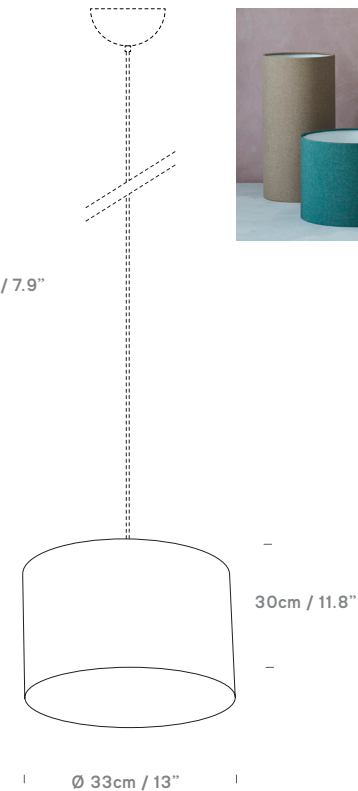

# Made to Order: Small Drum Shades

by innermost

innermost®

**MtO: Small Drum**  
Ø20\*18: CSH2018

**MtO: Small Drum**  
Ø20\*25: CSH2025

**MtO: Small Drum**  
Ø20\*40: CSH2040

**MtO: Small Drum**  
Ø30\*21: CSH3021

**MtO: Small Drum**  
Ø33\*20: CSH3320

**MtO: Small Drum**  
Ø33\*30: CSH3330

<b>Category</b>	Shade Only
<b>Material</b>	Various Fabrics, PVC + Steel
<b>Cable</b>	N/A
<b>Lightsource</b>	N/A
<b>Switched</b>	N/A
<b>Class</b>	N/A
<b>F Mark</b>	Suitable for Mounting on Flammable Materials

**Other Information**  
Supplied as shade only - please add the CAE27 or 3xCAE27 Fitting if needed, shades interchangeable between pendant and base. Shade heights: standard heights listed - others available on request. Shade diameters: standard diameters listed - others available on special order.