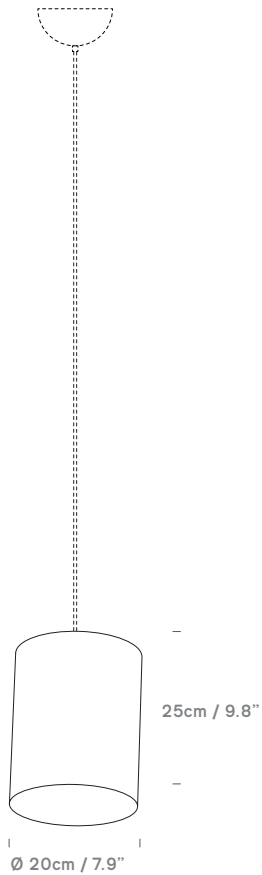

# Made to Order: Small Drum Shades

by innermost

innermost®

**MtO: Small Drum**  
Ø20\*18: CSH2018

**MtO: Small Drum**  
Ø20\*25: CSH2025

**MtO: Small Drum**  
Ø20\*40: CSH2040

**MtO: Small Drum**  
Ø30\*21: CSH3021

**MtO: Small Drum**  
Ø33\*20: CSH3320

**MtO: Small Drum**  
Ø33\*30: CSH3330

<b>Category</b>	Shade Only
<b>Material</b>	Various Fabrics, PVC + Steel
<b>Cable</b>	N/A
<b>Lightsource</b>	N/A
<b>Switched</b>	N/A
<b>Class</b>	N/A
<b>F Mark</b>	Suitable for Mounting on Flammable Materials