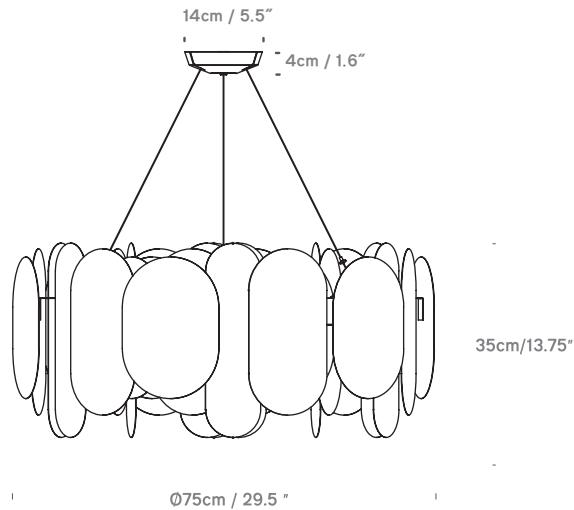

**Panel 75**  
UK/EU PP079140XX

**Panel 115**  
UK/EU PP079160XX

**Colour + EAN/UPC Code**

- 10 - Bronze**  
 EAN  
 75: 5060481943062  
 115: 5060481943123
- 30 - Brass**  
 EAN  
 75: 5060481943048  
 115: 5060481943109
- 31 - Gun Metal**  
 EAN  
 75: 5060481943086  
 115: 5060481943147

<b>Category</b>	Pendant / Ceiling Mount
<b>Material</b>	Stainless Steel
<b>Cable</b>	4m / Clear PVC
<b>Lightsource</b>	75: 12xG9 / 115: 24xG9 Max 5W LED
<b>Switched</b>	No
<b>Class</b>	Class II - Double Insulated
<b>F Mark</b>	Suitable for Mounting on Flammable Materials

<b>IP Rating</b>	IP20
<b>Bathroom Zone</b>	Zone 3
<b>Weight</b>	75: 11.3KGS / 115: 21KGS
<b>Shipping Carton Size (wooden crate)</b>	75: 83cm x 83cm x 55cm 115: 120cm x 120cm x 55cm
<b>Shipping Carton Weight</b>	75: 29.7KGS 115: 55KGS