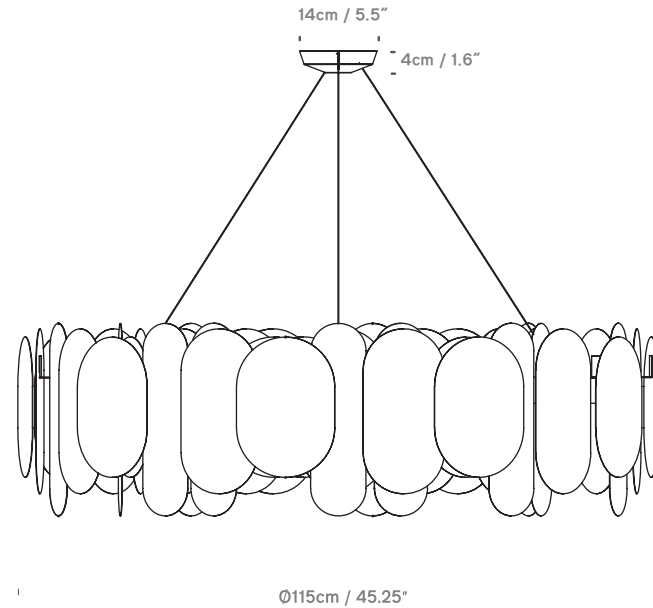

**Panel 75**  
UK/EU PP079140XX

**Panel 115**  
UK/EU PP079160XX

**Colour + EAN/UPC Code**

- 10 - Bronze**  
 EAN  
 75: 5060481943062  
 115: 5060481943123
- 30 - Brass**  
 EAN  
 75: 5060481943048  
 115: 5060481943109
- 31 - Gun Metal**  
 EAN  
 75: 5060481943086  
 115: 5060481943147

<b>Category</b>	Pendant / Ceiling Mount
<b>Material</b>	Stainless Steel
<b>Cable</b>	4m / Clear PVC
<b>Lightsource</b>	75: 12xG9 / 115: 24xG9 Max 5W LED
<b>Switched</b>	No
<b>Class</b>	Class II - Double Insulated
<b>F Mark</b>	Suitable for Mounting on Flammable Materials

<b>IP Rating</b>	IP20
<b>Bathroom Zone</b>	Zone 3
<b>Weight</b>	75: 11.3KGS / 115: 21KGS
<b>Shipping Carton Size (wooden crate)</b>	75: 83cm x 83cm x 55cm 115: 120cm x 120cm x 55cm
<b>Shipping Carton Weight</b>	75: 29.7KGS 115: 55KGS