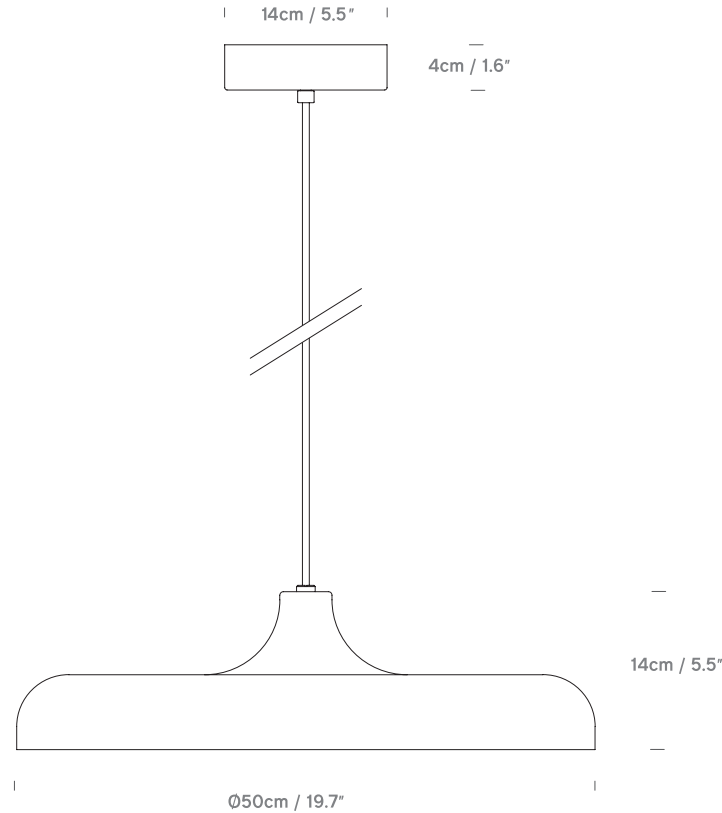

Portobello
UK/EU PP099130XX

Colour + EAN/UPC Code

	01 -White (RAL 9003 Gloss) EAN: 5060481943420
	02 -Black (RAL 9005 Gloss) EAN: 5060481944120
	08 -Red (RAL 3020 Gloss) EAN: 5060481943437
	27 -Yellow (RAL 1018 Gloss) EAN: 5060481943444

Category	Pendant / Ceiling Mount
Material	Steel
Cable	1.2m. Matt White PVC
Lightsource	ES E27 / Max 15W LED
Switched	No
Class	Class II - Double Insulated
F Mark	Suitable for Mounting on Flammable Materials

IP Rating	IP20
Bathroom Zone	Zone 3
Weight	1.8KGS
Individual Carton Size	57cm x 57cm x 17cm
Individual Carton Weight	3.6KGS

LED Chip	Lamp Dependant
Wattage	Lamp Dependant
Luminous Flux	Lamp Dependant
Colour Temp	Lamp Dependant
CRI	Lamp Dependant
Lifetime	Lamp Dependant
LDT / IES Files	Available on www.innermost.net
Dimmable	Lamp Dependant