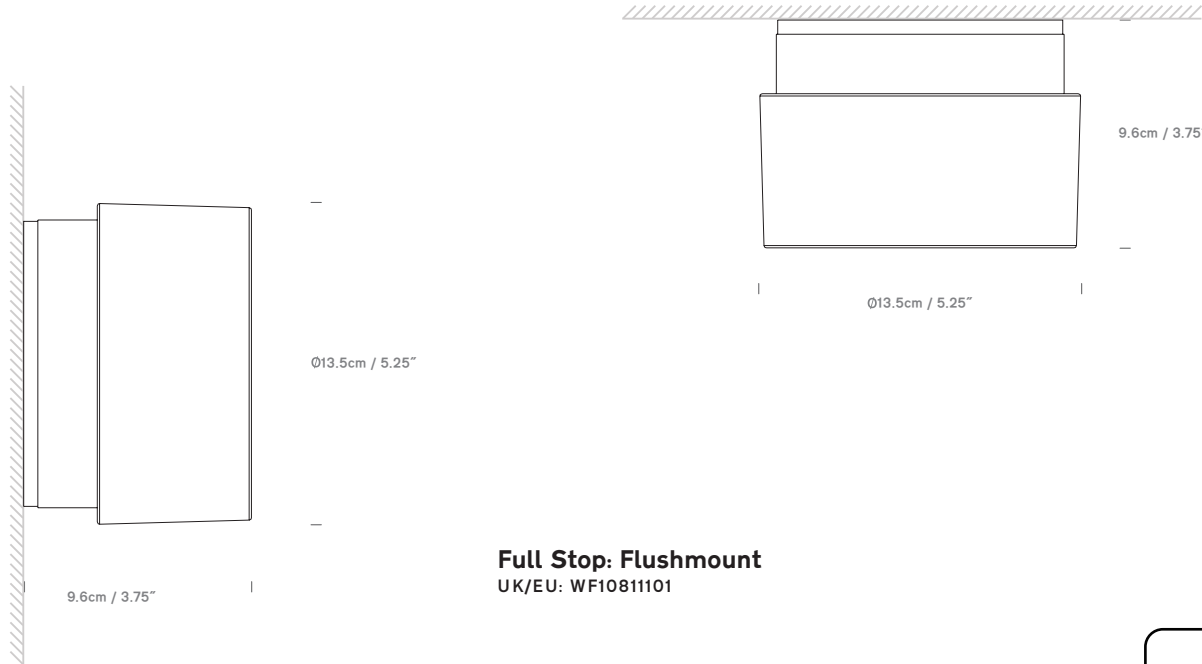

# Full Stop: Flushmount by Derek Treadwell

innermost®

**Full Stop: Flushmount**  
UK/EU: WF10811101

**Colour + EAN/UPC Code**

01 - White, Clear Glass  
Outer, Frosted Inner  
EAN: 5060481944373

<b>Category</b>	Ceiling or Wall Mount / Wall Projection: 9.6cm / 3.75"
<b>Material</b>	Aluminium, Silicone and Glass
<b>Cable</b>	8cm
<b>Lightsource</b>	Integrated LED
<b>Switched</b>	No
<b>Class</b>	Class II - Double Insulated
<b>F Mark</b>	Suitable for Mounting on Flammable Materials

<b>IP Rating</b>	IP65
<b>Bathroom Zone</b>	Zone 1
<b>Weight</b>	1.8 KGS
<b>Individual Carton Size</b>	20cm x 22cm x 18cm
<b>Individual Carton Weight</b>	2.3 KGS
<b>Shipping Carton Quantity</b>	TBC
<b>Shipping Carton Size</b>	TBC
<b>Shipping Carton Weight</b>	TBC

<b>LED Chip</b>	TBC
<b>Wattage</b>	12W
<b>Luminous Flux</b>	500lm
<b>Colour Temp</b>	Switchable: 2700/3000/4000K
<b>CRI</b>	80+ CRI
<b>Lifetime</b>	40,000 hrs
<b>LDT / IES Files</b>	Not Currently Available
<b>Dimmable</b>	Phase Dimming