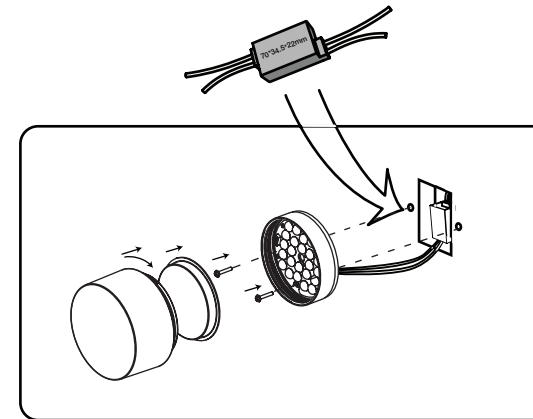

# Full Stop: Flushmount by Derek Treadwell

innermost®

**Full Stop: Flushmount**  
UK/EU: WF10811101

**Colour + EAN/UPC Code**

01 - White, Clear Glass  
Outer, Frosted Inner  
EAN: 5060481944373

<b>Category</b>	Ceiling or Wall Mount / Wall Projection: 9.6cm / 3.75"
<b>Material</b>	Aluminium, Silicone and Glass
<b>Cable</b>	8cm
<b>Lightsource</b>	Integrated LED
<b>Switched</b>	No
<b>Class</b>	Class II - Double Insulated
<b>F Mark</b>	Suitable for Mounting on Flammable Materials

<b>IP Rating</b>	IP65
<b>Bathroom Zone</b>	Zone 1
<b>Weight</b>	1.8 KGS
<b>Individual Carton Size</b>	20cm x 22cm x 18cm
<b>Individual Carton Weight</b>	2.3 KGS
<b>Shipping Carton Quantity</b>	TBC
<b>Shipping Carton Size</b>	TBC
<b>Shipping Carton Weight</b>	TBC

<b>LED Chip</b>	TBC
<b>Wattage</b>	12W
<b>Luminous Flux</b>	500lm
<b>Colour Temp</b>	Switchable: 2700/3000/4000K
<b>CRI</b>	80+ CRI
<b>Lifetime</b>	40,000 hrs
<b>LDT / IES Files</b>	Not Currently Available
<b>Dimmable</b>	Phase Dimming