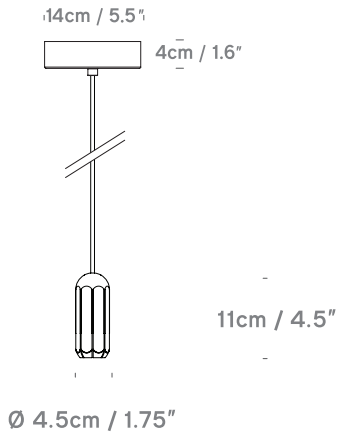

# Brixton Spot

by James Bartlett

innermost®

Spot 11  
UK/EU PB099105XX

Spot 20  
UK/EU PB099120XX

Spot 50  
UK/EU PB099150XX

## Colour + EAN/UPC Code

 01 -White  
(RAL 9003 Matt)  
EAN 11: 5060481942591  
20: 5060481942614  
50: 5060481942775

 07 -Copper  
(RAL 9003 Matt)  
EAN 11: 5060481942607  
20: 5060481942621  
50: 5060481942782

 36 - Graphite  
(RAL 9003 Matt)  
EAN 11: 5060481942751  
20: 5060481942768  
50: 5060481942799

Category	Pendant / Ceiling Mount
Material	Aluminium
Cable	4m. White:White Gloss PVC Others: Black Matt PVC
Lightsource	Integrated LED
Switched	No
Class	Class II - Double Insulated
F Mark	Suitable for Mounting on Flammable Materials

IP Rating	IP20
Bathroom Zone	Zone 3
Weight	11: 0.65KGS/20: 0.9KGS/50: 1.9KGS
Individual Carton Size	11: 16x16x14cm/20: 24x16x14cm/ 50(2xbboxes): 65x65x5cm+13x13x15cm
Individual Carton Weight	11: 0.9KGS/20: 1.1KGS/50: 1.8+0.4KGS
Shipping Carton Quantity	11: 12 Units/20: 12 Units/50: 10+10 Units
Shipping Carton Size	11: 49x33x30cm/20: 48x32x28cm/ 50(2xbboxes): 66x26x23cm+71x29x27
Shipping Carton Weight	11: 11KGS/20: 13KGS/50: 22+?KGS