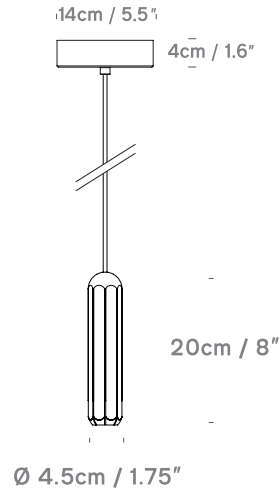

# Brixton Spot

by James Bartlett

innermost®

Spot 11  
UK/EU PB099105XX

Spot 20  
UK/EU PB099120XX

Spot 50  
UK/EU PB099150XX

## Colour + EAN/UPC Code

 01 -White  
(RAL 9003 Matt)  
EAN 11: 5060481942591  
20: 5060481942614  
50: 5060481942775

 07 -Copper  
(RAL 9003 Matt)  
EAN 11: 5060481942607  
20: 5060481942621  
50: 5060481942782

 36 - Graphite  
(RAL 9003 Matt)  
EAN 11: 5060481942751  
20: 5060481942768  
50: 5060481942799

Category	Pendant / Ceiling Mount
Material	Aluminium
Cable	4m. White:White Gloss PVC Others: Black Matt PVC
Lightsource	Integrated LED
Switched	No
Class	Class II - Double Insulated
F Mark	Suitable for Mounting on Flammable Materials

IP Rating	IP20
Bathroom Zone	Zone 3
Weight	11: 0.65KGS/20: 0.9KGS/50: 1.9KGS
Individual Carton Size	11: 16x16x14cm/20: 24x16x14cm/ 50(2xbboxes): 65x65x5cm+13x13x15cm
Individual Carton Weight	11: 0.9KGS/20: 1.1KGS/50: 1.8+0.4KGS
Shipping Carton Quantity	11: 12 Units/20: 12 Units/50: 10+10 Units
Shipping Carton Size	11: 49x33x30cm/20: 48x32x28cm/ 50(2xbboxes): 66x26x23cm+71x29x27
Shipping Carton Weight	11: 11KGS/20: 13KGS/50: 22+?KGS