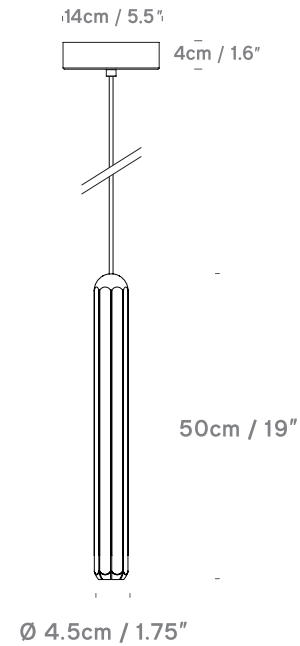

# Brixton Spot

by James Bartlett

innermost®

Spot 11  
UK/EU PB099105XX

Spot 20  
UK/EU PB099120XX

Spot 50  
UK/EU PB099150XX

## Colour + EAN/UPC Code

 01 -White  
(RAL 9003 Matt)  
EAN 11: 5060481942591  
20: 5060481942614  
50: 5060481942775

 07 -Copper  
(RAL 9003 Matt)  
EAN 11: 5060481942607  
20: 5060481942621  
50: 5060481942782

 36 - Graphite  
(RAL 9003 Matt)  
EAN 11: 5060481942751  
20: 5060481942768  
50: 5060481942799

Category	Pendant / Ceiling Mount
Material	Aluminium
Cable	4m. White:White Gloss PVC Others: Black Matt PVC
Lightsource	Integrated LED
Switched	No
Class	Class II - Double Insulated
F Mark	Suitable for Mounting on Flammable Materials

IP Rating	IP20
Bathroom Zone	Zone 3
Weight	11: 0.65KGS/20: 0.9KGS/50: 1.9KGS
Individual Carton Size	11: 16x16x14cm/20: 24x16x14cm/ 50(2xbboxes): 65x65x5cm+13x13x15cm
Individual Carton Weight	11: 0.9KGS/20: 1.1KGS/50: 1.8+0.4KGS
Shipping Carton Quantity	11: 12 Units/20: 12 Units/50: 10+10 Units
Shipping Carton Size	11: 49x33x30cm/20: 48x32x28cm/ 50(2xbboxes): 66x26x23cm+71x29x27
Shipping Carton Weight	11: 11KGS/20: 13KGS/50: 22+?KGS