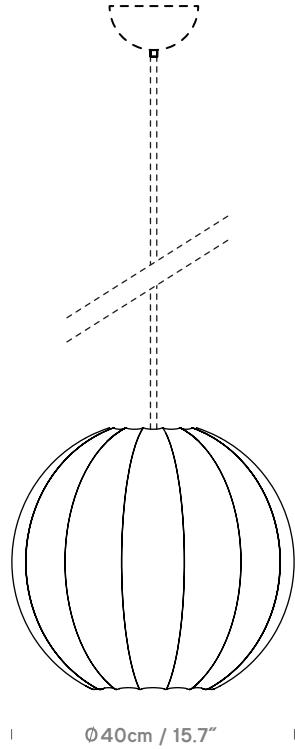

**Fibre 40**  
SF08933001

**Fibre 43**  
SF11934001

**Fibre 60**  
SF12936001

**Colour + EAN/UPC Code**

 Natural  
UPC:  
40: 816827023081  
43: 816827023098  
60: 816827023104

<b>Category</b>	Shade Only
<b>Material</b>	Silk Maché + Steel
<b>Cable</b>	N/A
<b>Lightsource</b>	N/A
<b>Switched</b>	N/A
<b>Class</b>	N/A
<b>F Mark</b>	Suitable for Mounting on Flammable Materials

<b>IP Rating</b>	N/A
<b>Bathroom Zone</b>	Zone 3
<b>Weight (Shade Only)</b>	40: 0.8KGS / 43: 0.6KGS / 60: 1.1KGS
<b>Individual Carton Size</b>	40: 43x43x42cm / 43: 47x47x31cm / 60: 63x63x30cm
<b>Individual Carton Weight</b>	40: 1.9KGS / 60: 1.7KGS / 60: 2.7KGS