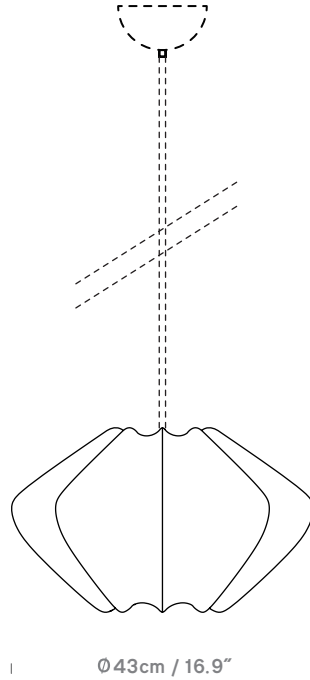

**Fibre 40**  
SF08933001

**Fibre 43**  
SF11934001

**Fibre 60**  
SF12936001

**Colour + EAN/UPC Code**

 Natural  
UPC:  
40: 816827023081  
43: 816827023098  
60: 816827023104

<b>Category</b>	Shade Only
<b>Material</b>	Silk Maché + Steel
<b>Cable</b>	N/A
<b>Lightsource</b>	N/A
<b>Switched</b>	N/A
<b>Class</b>	N/A
<b>F Mark</b>	Suitable for Mounting on Flammable Materials

<b>IP Rating</b>	N/A
<b>Bathroom Zone</b>	Zone 3
<b>Weight (Shade Only)</b>	40: 0.8KGS / 43: 0.6KGS / 60: 1.1KGS
<b>Individual Carton Size</b>	40: 43x43x42cm / 43: 47x47x31cm / 60: 63x63x30cm
<b>Individual Carton Weight</b>	40: 1.9KGS / 60: 1.7KGS / 60: 2.7KGS