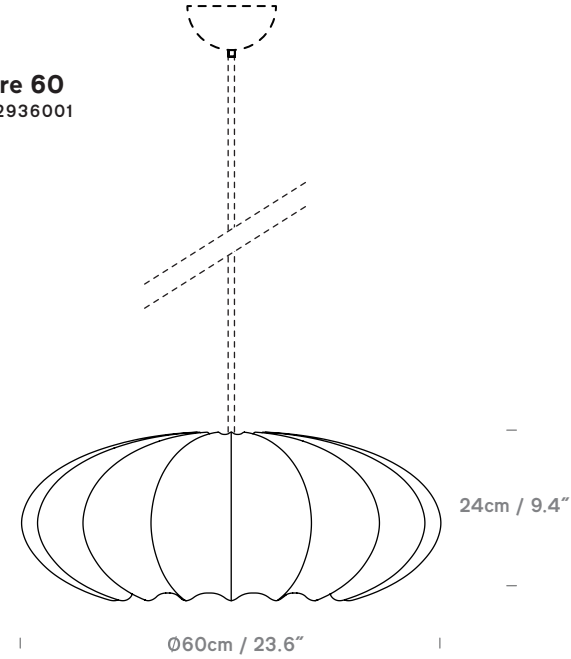

**Fibre 40**  
SF08933001

**Fibre 43**  
SF11934001

**Fibre 60**  
SF12936001

**Colour + EAN/UPC Code**

 Natural  
UPC:  
40: 816827023081  
43: 816827023098  
60: 816827023104

<b>Category</b>	Shade Only
<b>Material</b>	Silk Maché + Steel
<b>Cable</b>	N/A
<b>Lightsource</b>	N/A
<b>Switched</b>	N/A
<b>Class</b>	N/A
<b>F Mark</b>	Suitable for Mounting on Flammable Materials

<b>IP Rating</b>	N/A
<b>Bathroom Zone</b>	Zone 3
<b>Weight (Shade Only)</b>	40: 0.8KGS / 43: 0.6KGS / 60: 1.1KGS
<b>Individual Carton Size</b>	40: 43x43x42cm / 43: 47x47x31cm / 60: 63x63x30cm
<b>Individual Carton Weight</b>	40: 1.9KGS / 60: 1.7KGS / 60: 2.7KGS