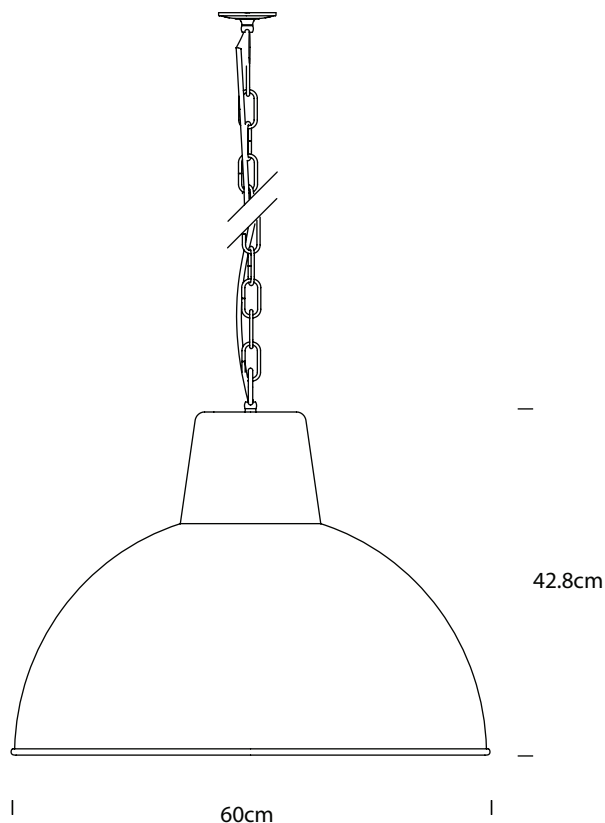

Braodway
UK/EU LB21916062

Colour + EAN/UPC Code

- 62 - Black External
-RAL8019 /
 - Copper Internal
-RAL 3033
- EAN: 5060481945073

Category	Pendant / Ceiling Mount
Material	Aluminium + Steel
Cable	Black - 4m Black Braided 4m Chain
Lightsource	E27 / Max 15W LED (Bulb not included)
Switched	No
Class	Class II - Double Insulated
F Mark	Suitable for Mounting on Flammable Materials

IP Rating	IP20
Weight	3.6 KGS
Shipping Carton Quantity	1
Shipping Carton Size	67.5 x 67.5 x 55,5 cm
Shipping Carton Weight	8.3 KGS

LED Chip	Lamp Dependant
Wattage	Lamp Dependant
Luminous Flux	Lamp Dependant
Colour Temp	Lamp Dependant
CRI	Lamp Dependant
Lifetime	Lamp Dependant
Dimmable	Lamp Dependant