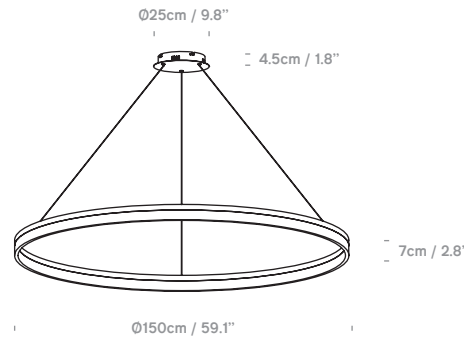

Ring 40
UK/EU: PR059120XX

Ring 60
UK/EU: PR059140XX

Ring 80
UK/EU: PR059160XX

Ring 100
UK/EU: PR059190XX

Ring 120
UK/EU: PR059195XX

Ring 150
UK/EU: PR059198XX

Multiple Rings in Single Pendant Available

Order Format:
Product Code A +
Product Code B + ...

Example:
Ring 100 White + Ring 80 White
= PR05919001 + PR05916001

Drop Height at 1.5m from ceiling rose and adjustable for each ring.

Colour + EAN/UPC Code

- 01 - White**
 (RAL 9003 Matt)
 EAN:
 40: 5060481945349
 60: 5060481945356
 80: 5060481945363
 100: 5060481945370
 120: 5060481945387
 150: 5060481945394
- 02 - BLACK**
 (RAL 9011 Matt)
 EAN:
 40: 5060481945288
 60: 5060481945295
 80: 5060481945301
 100: 5060481945318
 120: 5060481945325
 150: 5060481945332

Category	Pendant
Material	Aluminium + PMMA
Cable	1.5m Silver Suspension & Output Power Cable.
Lightsource	Integrated LED
Switched	No
Class	Class II - Double Insulated

IP Rating	IP20
Product Weight	40: 2.1KGS / 60: 2.5KGS / 80: 3.5KGS 100: 4KGS / 120: 5KGS / 150: 7 KGS
Individual Carton Size	40: 47x47x15cm / 60: 66x66x15cm / 80: 89x89x16cm 100: 106x106x16cm / 120: 126x126x16cm 150: 156x156x16cm
Shipping Carton Quantity	1
Shipping Carton Weight	40: 4KGS / 60: 6KGS / 80: 7.5KGS 100: 13KGS / 120: 15KGS / 150: 20KGS