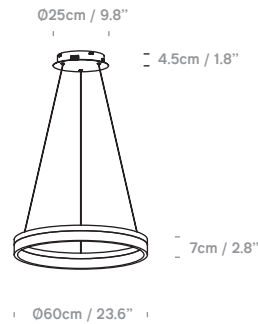

Ring 40
UK/EU: PR059120XX

Ring 60
UK/EU: PR059140XX

Ring 80
UK/EU: PR059160XX

Ring 100
UK/EU: PR059190XX

Ring 120
UK/EU: PR059195XX

Ring 150
UK/EU: PR059198XX

Multiple Rings in Single Pendant Available

Order Format:
Product Code A +
Product Code B + ...

Example:
Ring 100 White + Ring 80 White
= PR05919001 + PR05916001

Drop Height at 1.5m from ceiling rose and adjustable for each ring.

Colour + EAN/UPC Code

- 01 - White**
 (RAL 9003 Matt)
 EAN:
 40: 5060481945349
 60: 5060481945356
 80: 5060481945363
 100: 5060481945370
 120: 5060481945387
 150: 5060481945394
- 02 - BLACK**
 (RAL 9011 Matt)
 EAN:
 40: 5060481945288
 60: 5060481945295
 80: 5060481945301
 100: 5060481945318
 120: 5060481945325
 150: 5060481945332

Category	Pendant
Material	Aluminium + PMMA
Cable	1.5m Silver Suspension & Output Power Cable.
Lightsource	Integrated LED
Switched	No
Class	Class II - Double Insulated

IP Rating	IP20
Product Weight	40: 2.1KGS / 60: 2.5KGS / 80: 3.5KGS 100: 4KGS / 120: 5KGS / 150: 7 KGS
Individual Carton Size	40: 47x47x15cm / 60: 66x66x15cm / 80: 89x89x16cm 100: 106x106x16cm / 120: 126x126x16cm 150: 156x156x16cm
Shipping Carton Quantity	1
Shipping Carton Weight	40: 4KGS / 60: 6KGS / 80: 7.5KGS 100: 13KGS / 120: 15KGS / 150: 20KGS