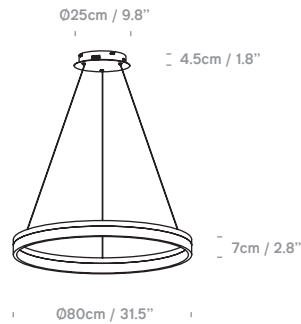

Ring 40
UK/EU: PR059120XX

Ring 60
UK/EU: PR059140XX

Ring 80
UK/EU: PR059160XX

Ring 100
UK/EU: PR059190XX

Ring 120
UK/EU: PR059195XX

Ring 150
UK/EU: PR059198XX

Multiple Rings in Single Pendant Available

Order Format:
Product Code A +
Product Code B + ...

Example:
Ring 100 White + Ring 80 White
= PR05919001 + PR05916001

Drop Height at 1.5m from ceiling rose and adjustable for each ring.

Colour + EAN/UPC Code

- 01 - White**
 (RAL 9003 Matt)
 EAN:
 40: 5060481945349
 60: 5060481945356
 80: 5060481945363
 100: 5060481945370
 120: 5060481945387
 150: 5060481945394
- 02 - BLACK**
 (RAL 9011 Matt)
 EAN:
 40: 5060481945288
 60: 5060481945295
 80: 5060481945301
 100: 5060481945318
 120: 5060481945325
 150: 5060481945332

Category	Pendant
Material	Aluminium + PMMA
Cable	1.5m Silver Suspension & Output Power Cable.
Lightsource	Integrated LED
Switched	No
Class	Class II - Double Insulated

IP Rating	IP20
Product Weight	40: 2.1KGS / 60: 2.5KGS / 80: 3.5KGS 100: 4KGS / 120: 5KGS / 150: 7 KGS
Individual Carton Size	40: 47x47x15cm / 60: 66x66x15cm / 80: 89x89x16cm 100: 106x106x16cm / 120: 126x126x16cm 150: 156x156x16cm
Shipping Carton Quantity	1
Shipping Carton Weight	40: 4KGS / 60: 6KGS / 80: 7.5KGS 100: 13KGS / 120: 15KGS / 150: 20KGS