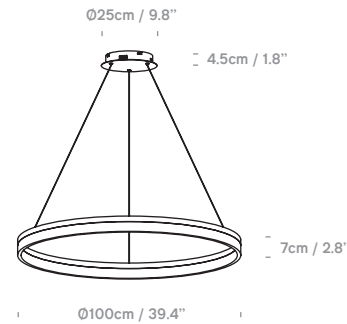

Ring 40
UK/EU: PR059120XX

Ring 60
UK/EU: PR059140XX

Ring 80
UK/EU: PR059160XX

Ring 100
UK/EU: PR059190XX

Ring 120
UK/EU: PR059195XX

Ring 150
UK/EU: PR059198XX

Multiple Rings in Single Pendant Available

Order Format:
Product Code A +
Product Code B + ...

Example:
Ring 100 White + Ring 80 White
= PR05919001 + PR05916001

Drop Height at 1.5m from ceiling rose and adjustable for each ring.

Colour + EAN/UPC Code

- 01 - White**
 (RAL 9003 Matt)
 EAN:
 40: 5060481945349
 60: 5060481945356
 80: 5060481945363
 100: 5060481945370
 120: 5060481945387
 150: 5060481945394
- 02 - BLACK**
 (RAL 9011 Matt)
 EAN:
 40: 5060481945288
 60: 5060481945295
 80: 5060481945301
 100: 5060481945318
 120: 5060481945325
 150: 5060481945332

Category	Pendant
Material	Aluminium + PMMA
Cable	1.5m Silver Suspension & Output Power Cable.
Lightsource	Integrated LED
Switched	No
Class	Class II - Double Insulated

IP Rating	IP20
Product Weight	40: 2.1KGS / 60: 2.5KGS / 80: 3.5KGS 100: 4KGS / 120: 5KGS / 150: 7 KGS
Individual Carton Size	40: 47x47x15cm / 60: 66x66x15cm / 80: 89x89x16cm 100: 106x106x16cm / 120: 126x126x16cm 150: 156x156x16cm
Shipping Carton Quantity	1
Shipping Carton Weight	40: 4KGS / 60: 6KGS / 80: 7.5KGS 100: 13KGS / 120: 15KGS / 150: 20KGS