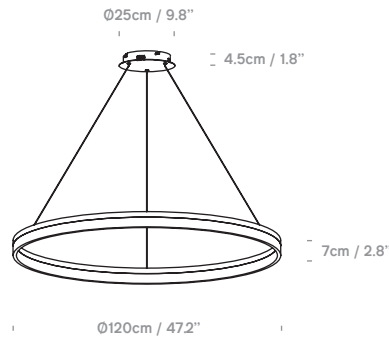

Ring 40
UK/EU: PR059120XX

Ring 60
UK/EU: PR059140XX

Ring 80
UK/EU: PR059160XX

Ring 100
UK/EU: PR059190XX

Ring 120
UK/EU: PR059195XX

Ring 150
UK/EU: PR059198XX

Multiple Rings in Single Pendant Available

Order Format:
Product Code A +
Product Code B + ...

Example:
Ring 100 White + Ring 80 White
= PR05919001 + PR05916001

Drop Height at 1.5m from ceiling rose and adjustable for each ring.

Colour + EAN/UPC Code

- 01 - White**
 (RAL 9003 Matt)
 EAN:
 40: 5060481945349
 60: 5060481945356
 80: 5060481945363
 100: 5060481945370
 120: 5060481945387
 150: 5060481945394
- 02 - BLACK**
 (RAL 9011 Matt)
 EAN:
 40: 5060481945288
 60: 5060481945295
 80: 5060481945301
 100: 5060481945318
 120: 5060481945325
 150: 5060481945332

Category	Pendant
Material	Aluminium + PMMA
Cable	1.5m Silver Suspension & Output Power Cable.
Lightsource	Integrated LED
Switched	No
Class	Class II - Double Insulated

IP Rating	IP20
Product Weight	40: 2.1KGS / 60: 2.5KGS / 80: 3.5KGS 100: 4KGS / 120: 5KGS / 150: 7 KGS
Individual Carton Size	40: 47x47x15cm / 60: 66x66x15cm / 80: 89x89x16cm 100: 106x106x16cm / 120: 126x126x16cm 150: 156x156x16cm
Shipping Carton Quantity	1
Shipping Carton Weight	40: 4KGS / 60: 6KGS / 80: 7.5KGS 100: 13KGS / 120: 15KGS / 150: 20KGS