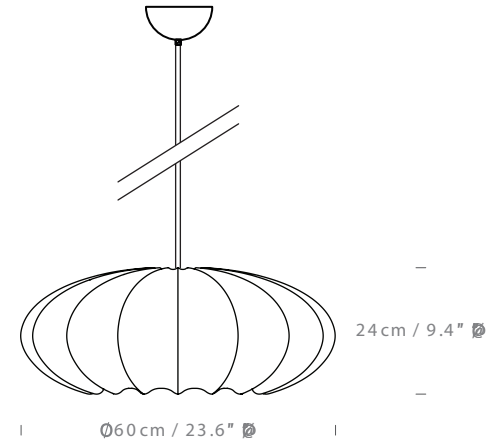

**Fibre 30**  
SF08002501

**Fibre 40**  
SF08933001

**Fibre 43**  
SF11934001

**Fibre 60**  
SF12936001

**Colour + EAN/UPC Code**

**Natural**  
UPC:  
30: 816827023180  
40: 816827023081  
43: 816827023098  
60: 816827023104

<b>Category</b>	Shade Only
<b>Material</b>	Silk Maché + Steel
<b>Cable</b>	N/A
<b>Lightsource</b>	N/A
<b>Switched</b>	N/A
<b>Class</b>	N/A
<b>F Mark</b>	Suitable for Mounting on Flammable Materials

<b>IP Rating</b>	N/A
<b>Bathroom Zone</b>	Zone 3
<b>Weight (Shade Only)</b>	30: 0.5 KGS / 40: 0.8KGS / 43: 0.6KGS / 60: 1.1KGS
<b>Individual Carton Size</b>	30: 33 x 33x 34 / 40:43x43x42cm / 43:47x47x31cm / 60:63x63x30cm
<b>Individual Carton Weight</b>	30: 1.5KGS / 40: 1.9KGS / 43: 1.7KGS / 60: 2.7KGS