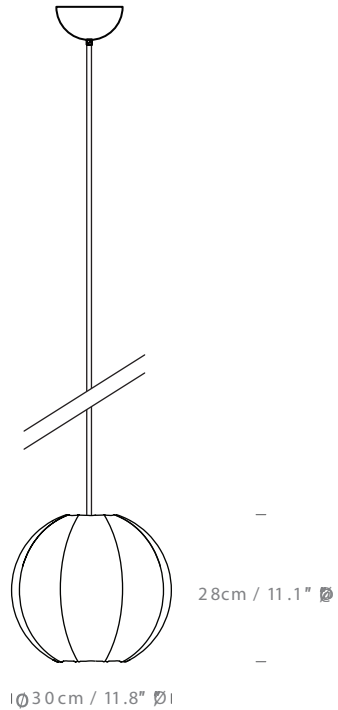

**Fibre 30**  
SF08002501

**Fibre 40**  
SF08933001

**Fibre 43**  
SF11934001

**Fibre 60**  
SF12936001

**Colour + EAN/UPC Code**

**Natural**  
UPC:  
30: 816827023180  
40: 816827023081  
43: 816827023098  
60: 816827023104

<b>Category</b>	Shade Only
<b>Material</b>	Silk Maché + Steel
<b>Cable</b>	N/A
<b>Lightsource</b>	N/A
<b>Switched</b>	N/A
<b>Class</b>	N/A
<b>F Mark</b>	Suitable for Mounting on Flammable Materials

<b>IP Rating</b>	N/A
<b>Bathroom Zone</b>	Zone 3
<b>Weight (Shade Only)</b>	30: 0.5 KGS / 40: 0.8KGS / 43: 0.6KGS / 60: 1.1KGS
<b>Individual Carton Size</b>	30: 33 x 33x 34 / 40:43x43x42cm / 43:47x47x31cm / 60:63x63x30cm
<b>Individual Carton Weight</b>	30: 1.5KGS / 40: 1.9KGS / 43: 1.7KGS / 60: 2.7KGS