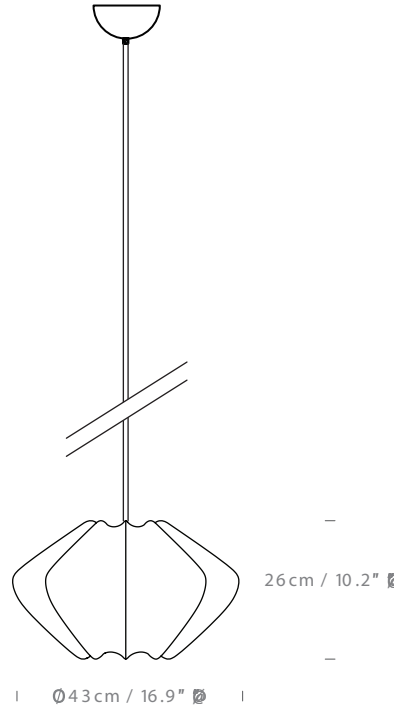

**Fibre 30**  
SF08002501

**Fibre 40**  
SF08933001

**Fibre 43**  
SF11934001

**Fibre 60**  
SF12936001

**Colour + EAN/UPC Code**

**Natural**  
UPC:  
30: 816827023180  
40: 816827023081  
43: 816827023098  
60: 816827023104

<b>Category</b>	Shade Only
<b>Material</b>	Silk Maché + Steel
<b>Cable</b>	N/A
<b>Lightsource</b>	N/A
<b>Switched</b>	N/A
<b>Class</b>	N/A
<b>F Mark</b>	Suitable for Mounting on Flammable Materials

<b>IP Rating</b>	N/A
<b>Bathroom Zone</b>	Zone 3
<b>Weight (Shade Only)</b>	30: 0.5 KGS / 40: 0.8KGS / 43: 0.6KGS / 60: 1.1KGS
<b>Individual Carton Size</b>	30: 33 x 33x 34 / 40:43x43x42cm / 43:47x47x31cm / 60:63x63x30cm
<b>Individual Carton Weight</b>	30: 1.5KGS / 40: 1.9KGS / 43: 1.7KGS / 60: 2.7KGS